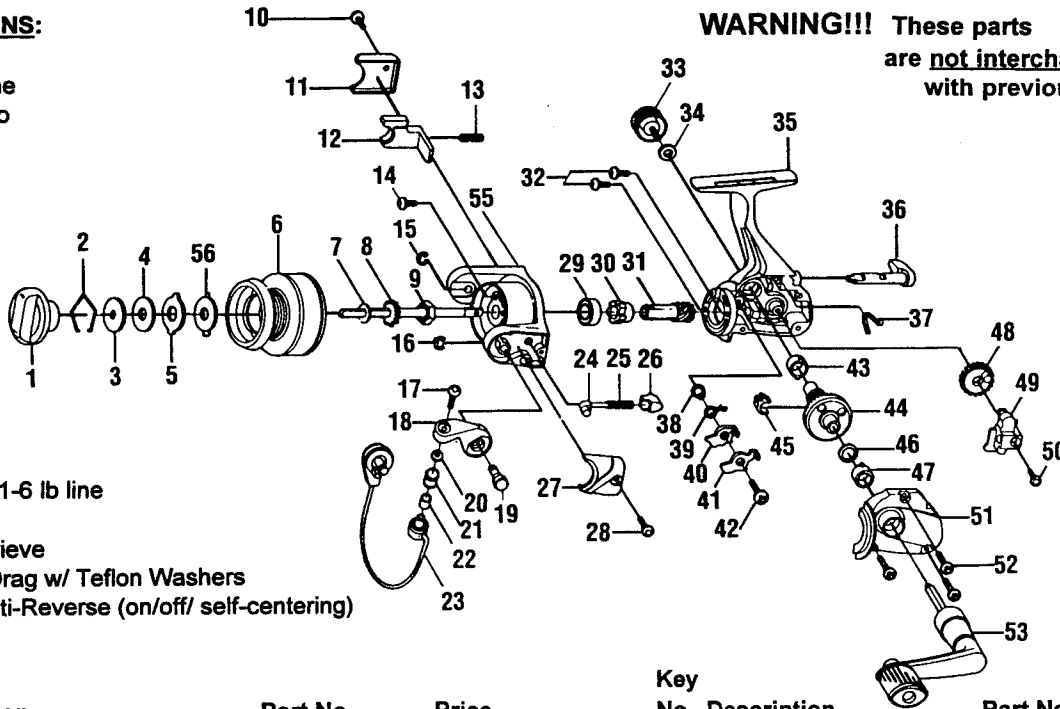

QUANTUM.

MSC00 / MZ00 (Zebco)

SPECIFICATIONS:

Super UL FW
80 yds / 4 lb Line
4.4:1 Gear Ratio
Weight - 6.4 oz.
1 Ball Bearing

FEATURES:

Micro-sized for 1-6 lb line
Graphite Spool
R / L Hand Retrieve
Smooth Front Drag w/ Teflon Washers
3-way Silent Anti-Reverse (on/off/ self-centering)
Color: Black

Key

| No. | Description | Part No. | Price |
|-----|------------------------------|----------|-------|
| 1 | Drag Knob Assy (MSC00) | ZU332-01 | 1.58 |
| 1 | Drag Knob Assy (MZ00) | ZU332-07 | 1.58 |
| 2 | Drag Retainer | KQ038 | .36 |
| 3 | Spool Washer "D" | ZU080 | .99 |
| 4 | Spool Washer "B" | KQ029 | .74 |
| 5 | Spool Washer "A" | KQ045 | .99 |
| 6 | Spool Assy | ZU321-2 | 8.47 |
| 6 | Spool Assy (MZ00) | ZU321-13 | 8.47 |
| 7 | Spool Washer | GU105-6 | .56 |
| 8 | Spool Click Gear | AQ037 | 1.32 |
| 9 | Rotor Nut | GU006 | 1.09 |
| 10 | Kick Lever Cover Screw | GU077-7 | .76 |
| 11 | Kick Lever Cover | ZU046 | .76 |
| 12 | Kick Lever | ZU019 | 1.26 |
| 13 | Kick Lever Spring | KQ049 | .45 |
| 14 | Rotor Nut Lock Screw | GU077-4 | .71 |
| 15 | "E"-Clip | KQ034 | .15 |
| 16 | "E"-Clip | KQ034 | .15 |
| 17 | Bail Screw | KQ108 | .76 |
| 18 | Arm Lever | LU007-02 | .99 |
| 19 | Arm Lever Pin | GU051-2 | 1.65 |
| 20 | Line Roller Washer | GU105-7 | .56 |
| 21 | Line Roller | GU004-01 | 1.96 |
| 22 | Line Roller Bushing | MT016-2 | .99 |
| 23 | Bail Assy | ZU347 | 5.79 |
| 24 | Spring Shaft | KQ031 | .58 |
| 25 | Arm Levre Spring | KQ049-3 | .56 |
| 26 | Spring Holder | QL020 | .60 |
| 27 | Arm Lever Spring Cover | ZU087 | .76 |
| 28 | Arm Lever Spring Cover Screw | GU077-8 | .76 |