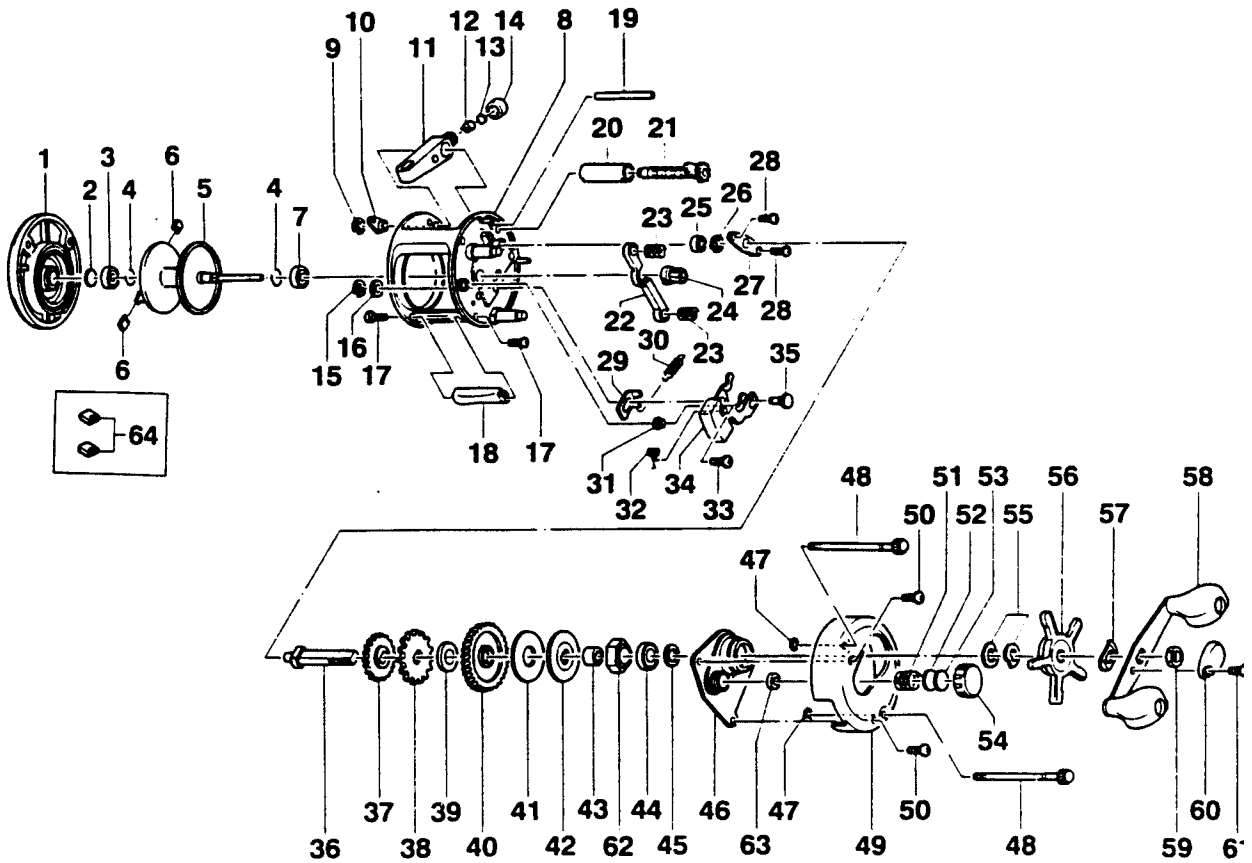

# RB3HS

KEY NO.	PART NO.	DESCRIPTION	PRICE	KEY NO.	PART NO.	DESCRIPTION	PRICE
1	JX323-01	Left Side Cover Assy	13.60	33	XX050-01	Screw - Release Slider	0.15
2	XX038-02	Spool Shaft Washer	0.21	34	JX339-01	Release Slider Assy	2.01
3	XX106-01	Bushing - Spool Shaft	0.88	35	JX102-01	Post - Kick Lever Guide	0.98
4	JX080-01	Clip Ring	0.26	36	JX008-01	Crank Shaft	3.30
5	JX321-01	Spool Assy	21.63	37	JX112-01	O/S Drive Gear	0.72
6	XX044-01	Brake Shoe B	5.56	38	JX083-01	Tnp Ratchet	1.03
7	JX106-01	Bearing - Spool Shaft	6.39	39	JX111-01	Washer - Ratchet	0.52
8	JX301-01	Frame Assy	36.20	40	XX012-01	Drive Gear	8.50
9	QW120-01	E-Clip - Worm Shaft	0.15	41	JX059-01	Drag Disc	0.21
10	JX067-01	Bushing - Worm Shaft	0.31	42	JX045-01	Drag "D" Washer	0.98
11	JX347-01	Line Guide Camer Assy	2.27	43	CW052-01	Sleeve - One Way Bearing	3.00
12	JX006-01	Line Guide Pawl	1.80	44	TW058-01	Bearing - Crank Shaft(U)	6.13
13	JX035-01	Washer - Line Guide Pawl	0.21	45	JX038-01	Crank Shaft Washer	0.31
14	JX007-01	Screw - Line Guide Camer	0.52	46	JX066-01	Crank Shaft Guide	3.81
15	NX092-01	E-Clip - Kick Lever Guide Post	0.15	47	JX073-01	O-Ring - Thumb Screw	0.31
16	XX035-01	Washer - Kick Lever Guide	0.98	48	JX074-01	Thumb Screw	1.39
17	JX050-01	Screw - Thumb Rest	0.36	49	JX024-05	Right Side Cover	10.00
18	JX009-01	Thumb Rest	0.62	50	QW123-05	Right Side Cover Screw	0.62
19	JX061-01	Line Guide Camer Guide	1.13	51	JX105-01	Spring - Tension Knob	0.36
20	JX016-01	Worm Shaft Guide	0.82	52	QW032-02	Washer - Spool Tension	0.26
21	JX372-01	Worm Shaft Assy	7.88	53	JX082-01	Washer - Cushion	0.21
22	JX025-01	Pinion Yoke	0.62	54	XX033-01	Spool Tension Knob	2.63
23	JX040-01	Yoke Spring	0.15	55	JX046-01	Spring "D" Washer	0.77
24	XX011-01	Pinion Gear	5.95	56	JX055-01	Star Drag	3.66
25	JX017-01	Bushing - Crank Shaft(L)	0.88	57	NX054-01	Handle Washer	0.15
26	QW120-01	E-Clip - Crank Shaft	0.15	58	VW318-01	Handle Assy	12.95
27	JX002-01	Retainer - Crank Shaft	0.62	59	QW003-01	Handle Nut	0.46
28	JX107-01	Screw - Crank Shaft Retainer	0.15	60	JX034-01	Handle Nut Cap	0.41
29	JX077-01	Kick Lever	0.62	61	QW123-04	Handle Nut Cap Screw	0.21
30	JX097-01	Spring - Kick Lever	0.21	62	UQ063-02	One Way Bearing	7.52
31	JX068-01	Bushing - Release Slider Guide	1.24	63	JX117-01	Bushing - Tension Knob	0.57
32	JX104-01	Spring - Release Slider	0.21	64	JX044-01	Brake Shoe A	0.21