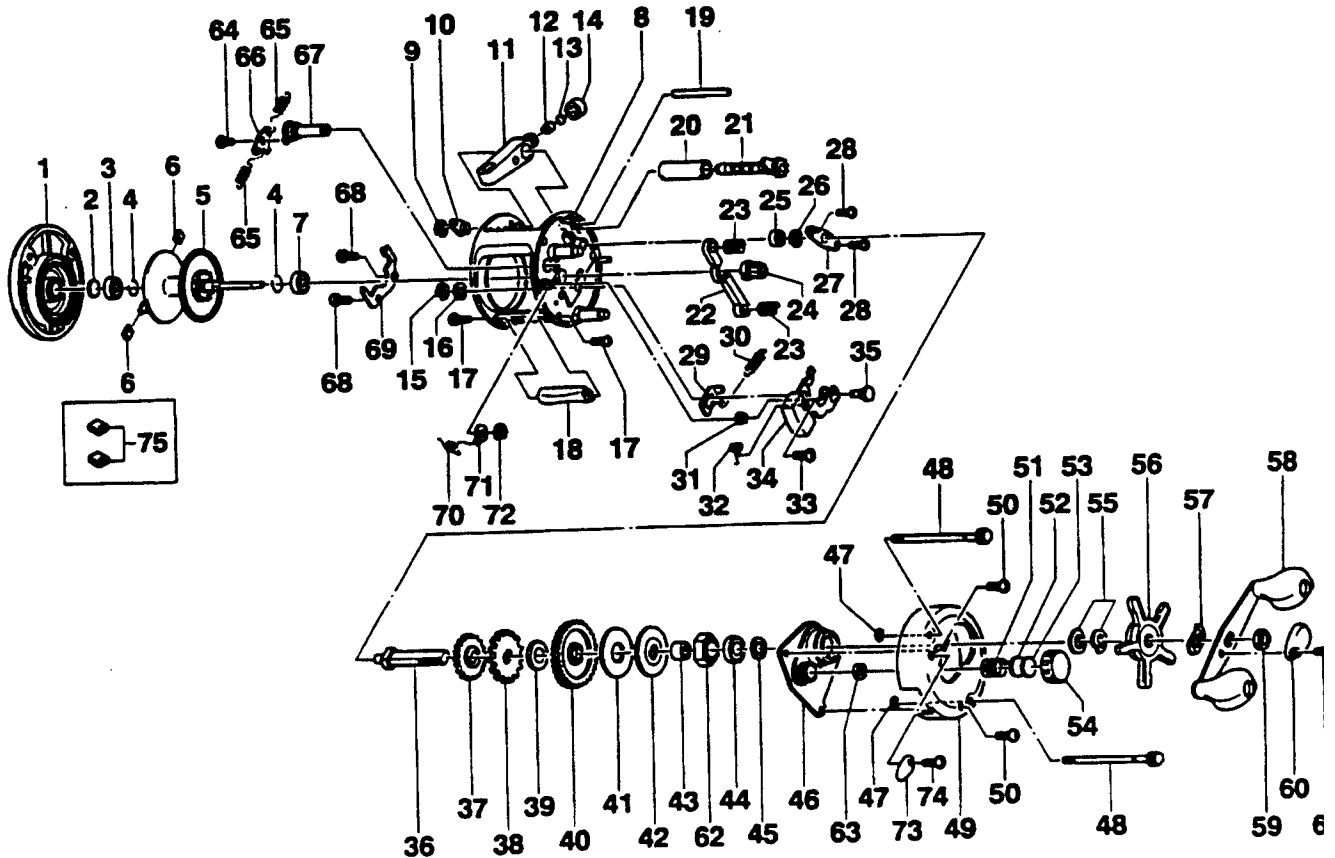

# RB3W

KEY NO.	PART NO.	DESCRIPTION	PRICE	KEY NO.	PART NO.	DESCRIPTION	PRICE
1	JX323-01	Left Side Cover Assy	13.60	39	JX111-01	Washer - Ratchet	0.52
2	XX038-02	Spool Shaft Washer	0.21	40	JX012-01	Drive Gear	8.76
3	XX106-01	Bushing - Spool Shaft	0.88	41	JX059-01	Drag Disc	0.21
4	JX080-01	Clip Ring	0.26	42	JX045-01	Drag "D" Washer	0.98
5	XX321-01	Spool Assy	25.75	43	CW052-01	Sleeve - One Way Bearing	3.09
6	XX044-01	Brake Shoe B	5.56	44	TW058-01	Bearing - Crank Shaft(U)	6.13
7	JX106-01	Bearing - Spool Shaft	6.39	45	JX038-01	Crank Shaft Washer	0.31
8	XX301-01	Frame Assy	36.93	46	JX066-01	Crank Shaft Guide	3.81
9	QW120-01	E-Clip - Worm Shaft	0.15	47	JX073-01	O-Ring - Thumb Screw	0.31
10	JX067-01	Bushing - Worm Shaft	0.31	48	JX074-02	Thumb Screw	1.24
11	JX347-01	Line Guide Camer Assy	2.27	49	XX024-01	Right Side Cover	9.01
12	JX006-01	Line Guide Pawl	1.80	50	QW123-05	Right Side Cover Screw	0.62
13	JX035-01	Washer - Line Guide Pawl	0.21	51	JX105-01	Spring - Tension Knob	0.36
14	JX007-01	Screw - Line Guide Camer	0.52	52	QW032-02	Washer - Spool Tension	0.26
15	NX092-01	E-Clip - Kick Lever Guide Post	0.15	53	JX082-01	Washer - Cushion	0.21
16	XX035-01	Washer - Kick Lever Guide	0.98	54	XX033-01	Spool Tension Knob	2.63
17	JX050-01	Screw - Thumb Rest	0.36	55	JX046-01	Spring "D" Washer	0.77
18	XX009-01	Thumb Rest	0.62	56	JX055-01	Star Drag	3.66
19	XX061-01	Line Guide Camer Guide	3.24	57	NX054-01	Handle Washer	0.15
20	XX016-01	Worm Shaft Guide	1.08	58	JX318-01	Handle Assy	13.34
21	XX372-01	Worm Shaft Assy	8.45	59	QW003-01	Handle Nut	0.46
22	JX025-01	Pinion Yoke	0.62	60	JX034-01	Handle Nut Cap	0.41
23	JX040-01	Yoke Spring	0.15	61	QW123-04	Handle Nut Cap Screw	0.21
24	JX011-01	Pinion Gear	6.13	62	UQ063-02	One Way Bearing	7.52
25	JX017-01	Bushing - Crank Shaft(L)	5.05	63	JX117-01	Bushing - Tension Knob	0.57
26	QW120-01	E-Clip - Crank Shaft	0.15	64	XX125-01	Screw - Clicker Pawl	0.98
27	JX002-01	Retainer - Crank Shaft	0.62	65	JX110-01	Clicker Spring	0.26
28	JX107-01	Screw - Crank Shaft Retainer	0.15	66	JX114-01	Clicker Pawl	0.67
29	JX077-01	Kick Lever	0.62	67	JX084-01	Clicker Cam	2.88
30	JX097-01	Spring - Kick Lever	0.21	68	JX125-01	Screw - Clicker Spring Holder	0.26
31	JX068-01	Bushing - Release Slider Guide	1.24	69	JX103-01	Clicker Spring Holder	1.18
32	JX104-01	Spring - Release Slider	0.21	70	JX022-01	Spring - Clicker Cam	0.26
33	XX050-01	Screw - Release Slider	0.15	71	JX041-01	Click Cam Actuator	0.36
34	JX339-01	Release Slider Assy	2.01	72	JX075-01	C-Clip	0.26
35	JX102-01	Post - Kick Lever Guide	0.98	73	JX109-01	Click Lever	0.46
36	JX008-01	Crank Shaft	3.30	74	QW053-07	Screw - Click Lever	0.57
37	JX112-01	O/S Drive Gear	0.72	75	JX044-01	Brake Shoe A	0.21
38	JX083-01	Trp Ratchet	1.03				