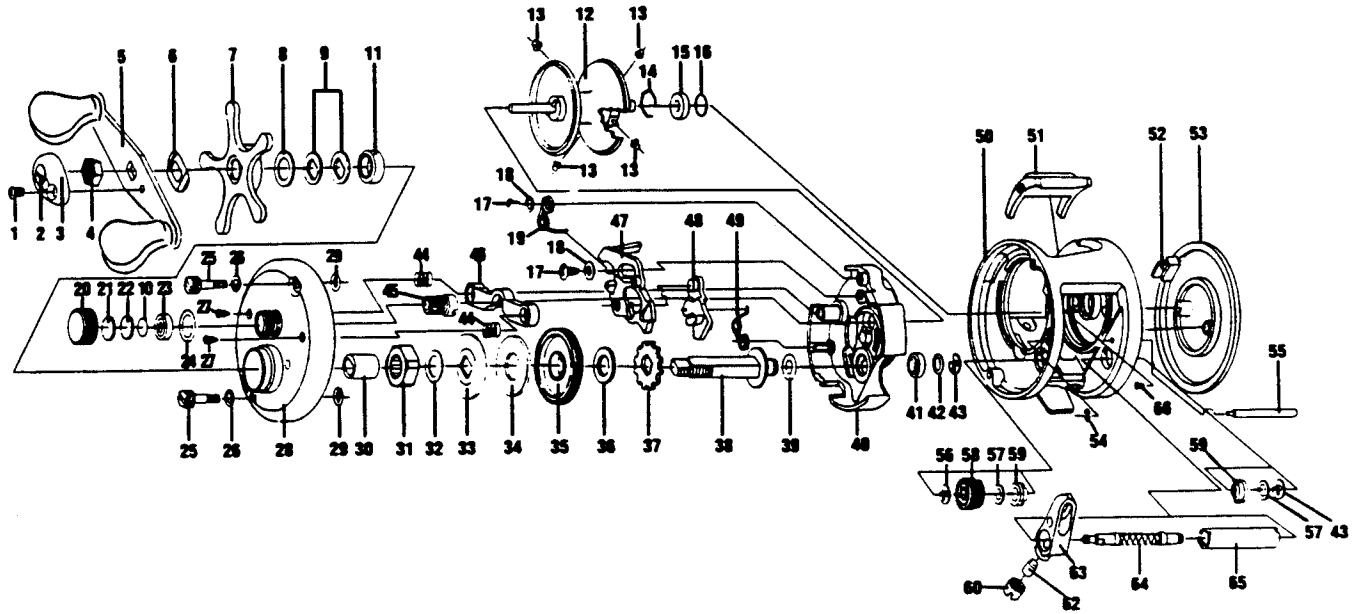

# RBUS4

Key No.	Part No.	Description	Price	Key No.	Part No.	Description	Price
1	QW123-06	Handle Nut Cap Screw	.15	34	RR111-04	Large Drag Washer	.30
2	QT130-02	Crankhandle Nut Cap Insert	.20	35	QT012-02	Drive Gear	3.30
3	QT034-02	Crankhandle Nut Cap	.30	36	RR111-02	Small Drag Washer	.30
4	QT003-01	Crankhandle Nut	.20	37	QT083-01	Trip Ratchet	.85
5	RW318-05	Crankhandle Assembly	6.18	38	QT008-01	Crankshaft	2.30
6	QT054-01	Crankhandle Washer	.25	39	RR110-04	Crankshaft Washer	.20
7	QT355-03	Drag Star Assembly	2.90	40	QT010-01	Set Plate	2.95
8	RR110-07	Washer	.20	41	QT058-01	Crankshaft Bushing	5.90
9	NX046-01	Spring "D" Washer	.25	42	RR110-05	Crankshaft Bushing Washer	.20
10	QT032-05	Spool Tension Washer	.25	43	RR190-02	E-Clip	.25
11	TW058-01	Bearing	3.65	44	RR160-02	Pinion Yoke Spring	.30
12	QT321-02	Spool Assembly	14.42	45	QT011-02	Pinion Gear	2.95
13	QT044-02A	Brake Collar	.20	46	QT025-01	Pinion Yoke	.55
14	QT080-01	Bearing Retainer	.35	47	QT039-01	Release Slider	.95
15	BJ017-02	Ball Bearing	5.90	48	QT077-01	Kick Lever	.35
16	QT032-04	Spool Shaft Washer	.25	49	RR161-01	Kick Lever Spring	.30
17	RR131-01	Release Slider Screw	.20	50	QT301-05	Frame	21.80
18	RR110-02	Washer	.20	51	QT009-02	Thumb Bar	1.95
19	RR161-02	Release Slider Spring	.30	52	QT050-01	Thumb Bar Retainer	.45
20	QT033-03	Cast Control Cap	2.10	53	QT323-04	Left Sidecover Assy	5.50
21	QT032-03	Cushion Washer	.60	54	RR190-01	E-Clip	.25
22	QT081-01	Spool Boss Tension Collar	.25	55	QT061-03	Levelwind Guide	.65
23	QT117-01	Spool Bushing	8.45	56	RR190-03	E-Clip	.25
24	MZ088-01	Tension Knob O-Ring	.25	57	RR110-03	Levelwind Washer	.20
25	QT074-04	Thumb Screw	1.40	58	QT085-02	Levelwind Gear	1.80
26	RR111-01	Thumb Screw Washer	.20	59	QT067-01	Levelwind Bushing	2.95
27	RR130-03	Right Sidecover Screw (Handle Side)	.25	60	QT007-03	Pawl Cap	1.95
28	QT324-05	Right Sidecover (Handle Side) Assy	27.50	62	QT006-01	Levelguide Pawl	.75
29	MZ088-02	Thumb Screw O-Ring	.25	63	QT347-03	Carrier Assembly	2.15
30	QW052-03	Clutch Sleeve	.50	64	QT072-01	Levelwind Shaft	2.10
31	UQ063-02	One Way Clutch	9.00	65	QT016-03	Levelwind Guard	1.75
32	RR110-06	Sleeve Washer	.20	66	RR130-01	Sidecover Screw	.25
33	QT045-01	Key Drag Washer	.45				