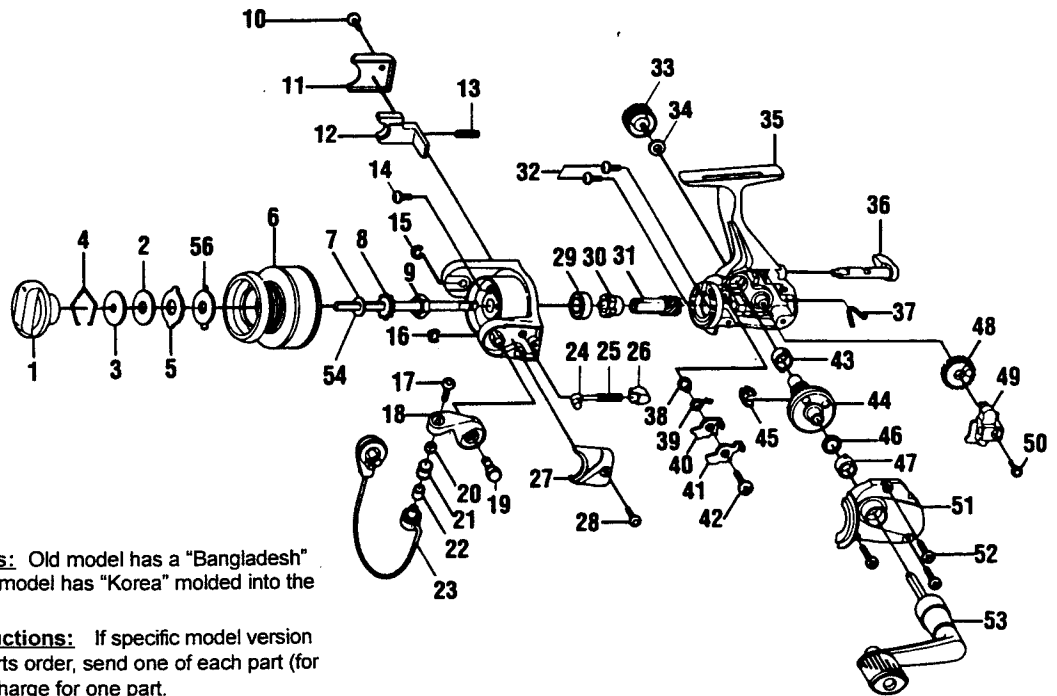

BROWNING SFS 10

WARNING!!!

These parts are not interchangeable with new model

SPECIFICATIONS:

- Ultra Light
- 120 yds./2 lb. Line Capacity
- Front Drag
- 4.4:1 Ratio
- 5.9 oz. Weight
- 1 Ball Bearing

FEATURES:

- Three-Way Anti-Reverse
- Aluminum Long-Stroke Spool

Distinguishing Features: Old model has a "Bangladesh" sticker on reel foot. New model has "Korea" molded into the reel foot.

Special Handling Instructions: If specific model version cannot be identified for parts order, send one of each part (for old and new model) and charge for one part.

Key No.	Part No.	Description	Price	Key No.	Part No.	Description	Price
1	ZU332-06	Drag Knob Assembly	1.50	29	AQ028-01	Ball Bearing	6.75
2	KQ038-01	Drag Retainer	.35	30	GU060-01	Ratchet Gear	2.06
3	ZU080-01	Drag Washer "D"	.93	31	ZU011-01	Pinion Gear	3.30
4	KQ029-01	Drag Washer "B"	.70	32	GU077-01	Bearing Screw	.15
5	KQ045-01	Drag Washer "A"	.93	33	GU073-01	Handle Screw Cap	.62
6	ZU321-11	Spool Assembly	8.75	34	GU105-01	Handle Cap Washer	.10
7	GU105-06	Spool Adjustment Washer	.36	35	GU001-26	Body	3.00
8	GU037-01	Click Gear	.52	36	GU090-01	Anti-Reverse Stopper Lever	1.49
9	GU006-01	Rotor Nut	.31	37	GU089-01	Anti-Reverse Lever Spring	.52
10	GU077-07	Kick Lever Cover Screw	.62	38	GU091-01	Anti-Reverse Pawl Post	.26
11	ZU046-01	Kick Lever Cover	.72	39	GU061-01	Anti-Reverse Pawl Spring	.36
12	ZU019-01	Kick Lever	1.18	40	GU063-01	Anti-Reverse Pawl "A"	.46
13	KQ049-01	Kick Lever Spring	.26	41	GU074-01	Anti-Reverse Pawl "B"	.46
14	GU077-04	Rotor Nut Lock Screw	.15	42	GU077-05	Anti-Reverse Pawl Screw	.15
15	KQ034-01	E-Clip	.15	43	GU027-01	Gear Shaft Bushing	.82
16	KQ034-01	E-Clip	.15	44	GU012-01	Drive Gear	2.88
17	KQ108-01	Line Slider Screw	.31	45	GU086-01	Silent Cam	.41
18	LU007-01	Arm Lever	.77	46	GU105-08	Drive Gear Adj. Washer	.15
19	GU051-02	Arm Lever Pin	.46	47	GU027-01	Gear Shaft Bushing	.82
20	GU105-07	Line Roller Washer	.15	48	ZU053-01	Oscillator Gear	.93
21	MT004-01	Line Roller	1.24	49	GU025-01	Oscillator Slider	.88
22	MT016-02	Line Roller Bushing	.77	50	GU100-01	Main Shaft Screw	.15
23	GU347-14	Bail Assembly	5.45	51	GU023-26	Body Cover	1.70
24	KQ031-01	Arm Lever Spring Pin	.26	52	GU057-01	Body Cover Screw	.15
25	KQ049-03	Arm Lever Spring	.36	53	GU318-40	Handle Assembly	6.40
26	QL020-01	Arm Lever Spring Holder	.31	54	ZU015-01	Main Shaft	1.85
27	ZU087-01	Arm Lever Spring Cover	.72	55	ZU009-08	Rotor	2.65
28	GU077-07	Arm Lever Cover Screw	.62	56	KQ046-01	Spring Washer	.66

MODEL INTRODUCED	1996	EFFECTIVE DATE OF PARTS LIST/DIAGRAM	Oct. 1996	DISCONTINUED	N/A

Prices subject to change without notice. Prices do not include postage and handling.

PLEASE ORDER BY PART NUMBER Zebco Division Brunswick Corporation, Box 270, Tulsa, OK 74101 USA 918-831-6965