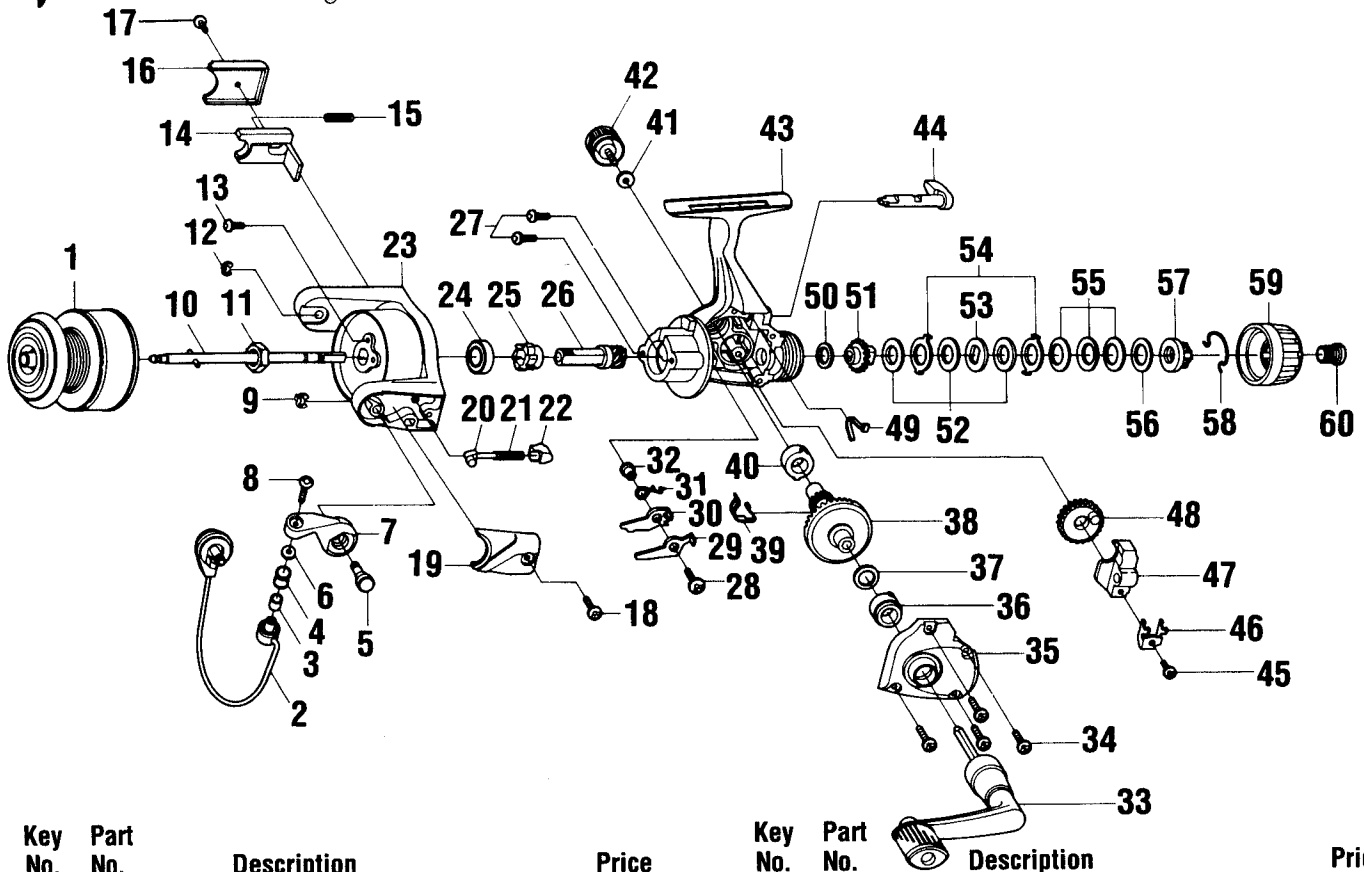

BROWNING SFS12

Key No.	Part No.	Description	Price	Key No.	Part No.	Description	Price
1	JH321-01	Spool Assembly	10.15	31	GU061-01	Anti-Reverse Pawl Spring	.35
2	JH347-01	Bail Assembly	5.95	32	GU091-01	Anti-Reverse Pawl Post	.25
3	MT016-02	Line Roller Bushing	.75	33	JH318-01	Handle Assembly	5.15
4	MT004-01	Line Roller	1.20	34	GU057-01	Body Cover Screw	.15
5	GU051-04	Arm Lever Pin	.55	35	JH023-01	Body Cover	2.35
6	GU105-07	Line Roller Washer	.15	36	GU027-01	Gear Shaft Bushing	1.65
7	NU007-01	Arm Lever	.90	37	GU105-08	Adjustment Washer	.15
8	KQ108-01	Line Slider Screw	.30	38	GU012-01	Drive Gear	2.80
9	KQ034-01	E-Clip	.15	39	GU086-01	Silent Cam	.40
10	JU315-02	Main Shaft Assembly	1.00	40	GU027-01	Gear Shaft Bushing	1.65
11	GU006-01	Rotor Nut	.30	41	GU105-01	Handle Screw Washer	.10
12	KQ034-01	E-Clip	.15	42	GH073-03	Handle Screw	.60
13	GU077-04	Rotor Nut Lock Screw	.15	43	JH001-01	Body	10.05
14	HU019-01	Kick Lever	.50	44	KH090-01	Anti-Reverse Lever	1.45
15	KQ049-04	Kick Lever Spring	.30	45	JU100-01	Oscillator Retainer Screw	.25
16	HU046-01	Kick Lever Cover	.25	46	HU078-01	Oscillator Slide Retainer	.25
17	GU077-02	Kick Lever Cover Screw	.15	47	HU025-01	Oscillator Slider	1.00
18	GU077-02	Arm Lever Cover Screw	.15	48	HU053-01	Oscillator Gear	1.00
19	MU087-01	Arm Lever Spring Cover	.25	49	GU089-01	Anti-Reverse Lever Spring	.50
20	NL031-01	Arm Lever Spring Pin	.25	50	GU105-34	Drag Friction Washer 'A'	.77
21	KQ049-05	Arm Lever Spring	.30	51	HU075-01	Drag Click Gear	.60
22	QL020-01	Arm Lever Spring Holder	.30	52	GU105-35	Drag Washer 'B'	.88
23	HU009-08	Rotor	3.70	53	HU080-01	Drag Washer 'D'	.50
24	AQ028-01	Ball Bearing	6.55	54	HU081-01	Drag Washer Keyed	.50
25	HU060-01	Anti-Reverse Ratchet	2.35	55	HU043-01	Drag Spring	.65
26	GU011-02	Pinion	1.95	56	GU105-24	Drag Washer	.88
27	GU077-01	Bearing Screw	.15	57	HU066-01	Drag Nut	.60
28	GU077-05	Anti-Reverse Pawl Screw	.15	58	HU071-01	Drag Retainer Clip	1.85
29	GU063-01	Anti-Reverse Pawl "A" (Cntr)	.45	59	JH032-01	Drag Knob	1.50
30	GU074-01	Anti-Reverse Pawl "B" (On)	.45	60	JH101-01	Drag Knob Screw	1.25