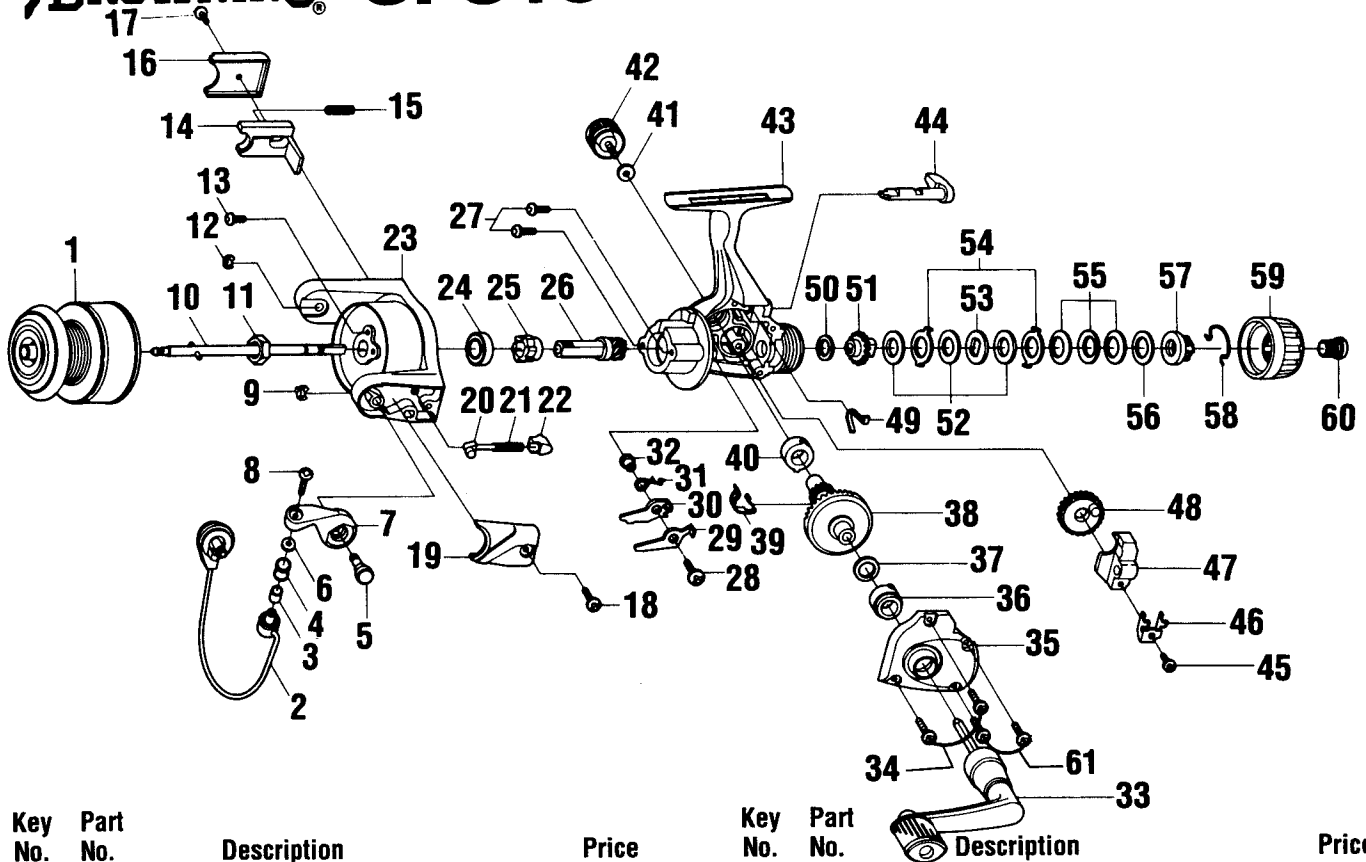

# BROWNING® SFS13

Key No.	Part No.	Description	Price	Key No.	Part No.	Description	Price
1	JH321-08	Spool Assembly	10.15	31	JU061-01	Anti-Reverse Pawl Spring	1.00
2	JH347-06	Bail Assembly	5.95	32	GU091-02	Anti-Reverse Pawl Post	.70
3	MT016-02	Line Roller Bushing	.75	33	JH318-04	Handle Assembly	5.15
4	MT004-01	Line Roller	1.20	34	JU057-01	Body Cover Screw	.60
5	GU051-04	Arm Lever Pin	.55	35	KH023-01	Body Cover	2.35
6	GU105-07	Line Roller Washer	.15	36	JU027-01	Gear Shaft Bushing	1.55
7	NU007-01	Arm Lever	.90	37	GU105-13	Adjustment Washer	.62
8	KQ108-01	Line Slider Screw	.30	38	JU012-02	Drive Gear	3.35
9	KQ034-01	E-Clip	.15	39	JU086-01	Silent Cam	1.10
10	JU315-01	Main Shaft Assembly	1.75	40	JU027-01	Gear Shaft Bushing	1.55
11	GU006-02	Rotor Nut	.80	41	GU105-01	Handle Screw Washer	.10
12	KQ034-01	E-Clip	.15	42	GH073-03	Handle Screw	.60
13	GU077-04	Rotor Nut Lock Screw	.15	43	KH001-01	Body	10.05
14	JU019-01	Kick Lever	1.00	44	KH090-01	Anti-Reverse Lever	1.45
15	KQ049-06	Kick Lever Spring	.25	45	JU100-01	Oscillator Retainer Screw	.25
16	JU046-01	Kick Lever Cover	.75	46	JU078-01	Oscillator Slide Retainer	.30
17	GU077-02	Kick Lever Cover Screw	.15	47	JU025-01	Oscillator Slider	1.75
18	GU077-02	Arm Lever Cover Screw	.15	48	JU053-01	Oscillator Gear	1.75
19	NU087-01	Arm Lever Spring Cover	.75	49	GU089-01	Anti-Reverse Lever Spring	.50
20	QL031-01	Arm Lever Spring Pin	.75	50	GU105-32	Drag Friction Washer 'A'	.77
21	KQ049-02	Arm Lever Spring	.85	51	JU075-01	Drag Click Gear	1.25
22	QL020-01	Arm Lever Spring Holder	.30	52	GU105-33	Drag Washer 'B'	.88
23	JU009-09	Rotor	3.70	53	JU080-01	Drag Washer 'D'	1.00
24	AQ028-06	Ball Bearing	6.10	54	JU081-01	Drag Washer Keyed	1.00
25	JU060-01	Anti-Reverse Ratchet	2.35	55	JU043-01	Drag Spring	1.30
26	JU011-01	Pinion Gear	2.30	56	GU105-19	Drag Washer	.93
27	JU077-01	Bearing Screw	.60	57	JU066-01	Drag Nut	1.25
28	GU077-05	Anti-Reverse Pawl Screw	.15	58	JU083-01	Drag Click Spring	1.85
29	JU063-01	Anti-Reverse Pawl "A" (Cntr)	.95	59	KH032-01	Drag Knob	1.50
30	JU074-01	Anti-Reverse Pawl "B" (On)	.95	60	KH101-01	Drag Knob Screw	1.25
				61	GU057-01	Body Cover Screw	.15