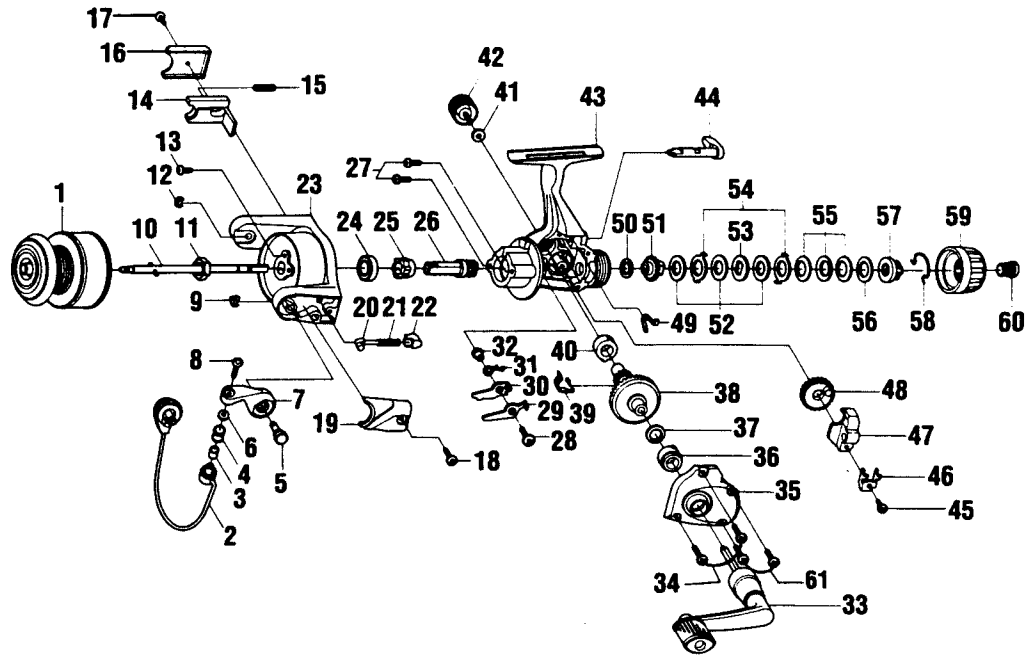

BROWNING® SFS 14

SPECIFICATIONS:

Medium FW
 240 yds./8 lb. Line Capacity
 Rear Drag
 4.1:1 Ratio
 12.7 oz. Weight
 1 Ball Bearing

FEATURES:

Three-Way Anti-Reverse
 Aluminum Long-Stroke
 Spool

Key No.	Part No.	Description	Price	Key No.	Part No.	Description	Price
1	JH321-04	Spool Assembly	10.25	32	GU091-02	Anti-Reverse Pawl Post	.72
2	GU347-08	Bail Assembly	4.89	33	JH318-07	Handle Assembly	5.50
3	MT016-02	Line Roller Bushing	.77	34	JU057-01	Body Cover Screw	.62
4	MT004-01	Line Roller	1.24	35	LH023-04	Body Cover	2.40
5	GU051-03	Arm Lever Pin	1.03	36	JU027-01	Gear Shaft Bushing	1.60
6	GU105-07	Line Roller Washer	.15	37	GU105-13	Adjustment Washer	.64
7	NU007-01	Arm Lever	.93	38	JU012-01	Drive Gear	3.45
8	KQ108-01	Line Slider Screw	.31	39	JU086-01	Silent Cam	1.13
9	KQ034-01	E-Clip	.15	40	JU027-01	Gear Shaft Bushing	1.60
10	JU315-03	Main Shaft Assembly	2.01	41	GU105-01	Handle Screw Washer	.10
11	GU006-02	Rotor Nut	.82	42	GH073-03	Handle Screw	.62
12	KQ034-01	E-Clip	.15	43	LH001-04	Body	10.10
13	GU077-04	Rotor Nut Lock Screw	.15	44	KH090-01	Anti-Reverse Lever	1.49
14	KU019-01	Kick Lever	1.13	45	JU100-01	Oscillator Retainer Screw	.26
15	KQ049-06	Kick Lever Spring	.25	46	JU078-01	Oscillator Slide Retainer	.31
16	KU046-01	Kick Lever Cover	.66	47	KU025-01	Oscillator Slider	2.01
17	GU077-02	Kick Lever Cover Screw	.15	48	KU053-01	Oscillator Gear	2.01
18	GU077-02	Arm Lever Cover Screw	.15	49	GU089-01	Anti-Reverse Lever Spring	.52
19	PU087-01	Arm Lever Spring Cover	.82	50	GU105-31	Drag Friction Washer	.31
20	QL031-01	Arm Lever Spring Pin	.77	51	KU075-01	Drag Click Gear	1.44
21	KQ049-02	Arm Lever Spring	.88	52	GU105-33	Drag Washer "B"	.88
22	QL020-01	Arm Lever Spring Holder	.31	53	JU080-01	Drag Washer "D"	1.03
23	KU009-08	Rotor	2.75	54	JU081-01	Drag Washer "A"	1.03
24	AQ028-06	Ball Bearing	6.28	55	JU043-01	Drag Spring	1.34
25	JU060-01	Anti-Reverse Ratchet	2.42	56	GU105-19	Drag Washer	.96
26	JU011-01	Pinion Gear	2.37	57	JU066-01	Drag Nut	1.29
27	JU077-01	Bearing Screw	.62	58	JU083-01	Drag Click Spring	1.91
28	GU077-05	Anti-Reverse Pawl Screw	.15	59	KH032-01	Drag Knob	1.50
29	JU063-01	Anti-Reverse Pawl "A" (Cntr)	.98	60	KH101-01	Drag Knob Screw	1.29
30	JU074-01	Anti-Reverse Pawl "B" (On)	.98	61	GU057-01	Body Cover Screw	.15
31	JU061-01	Anti-Reverse Pawl Spring	1.03				