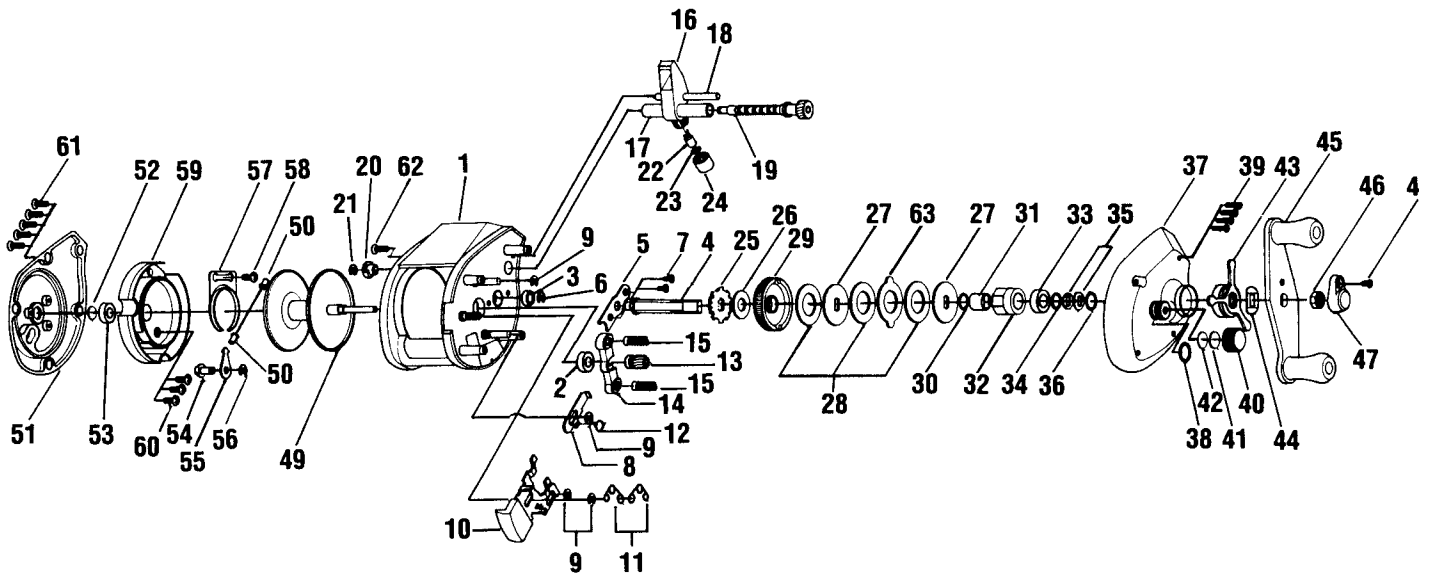

# QUANTUM<sup>®</sup> SS200

Key No.	Part No.	Description	Price	Key No.	Part No.	Description	Price
1	CW301-01	Frame Assy	40.99	33	TW058-01	Bearing - Crank Shaft	7.21
2	CW017-01	Bearing - Spool Shaft	7.52	34	UW035-01	Washer - Crank Shaft Bearing	.26
3	QW017-01	Bushing - Crank Shaft	.21	35	NX046-01	Spring "D" Washer	.26
4	CW008-01	Crank Shaft	3.71	36	CW035-01	Washer - Star Drag	.26
5	CW002-01	Retainer - Crank Shaft	.41	37	CW324-01	Right Side Cover Assy	10.20
6	QW120-01	E-Ring - Crank Shaft	.26	38	QW101-01	O-Ring - Tension Knob	.26
7	TW107-01	Screw - Crank Shaft Retainer	.10	39	QW053-05	Screw - Right Side Cover	.26
8	QW077-01	Kick Lever	.31	40	CW033-01	Tension Knob	1.44
9	QW120-01	E-Ring - Release Slider	.26	41	NX082-01	Cushion - Washer Tension Knob	.26
10	CW339-01	Release Slider Assy	1.85	42	NX032-02	Washer - Tension Knob	.26
11	CW104-01	Spring - Release Slider	.21	43	CW355-01	Star Drag Assy	4.38
12	CW097-01	Spring - Kick Lever	.10	44	NX054-01	Handle Washer	.26
13	CW311-01	Pinion Gear	3.30	45	CW318-01	Handle Assy	4.89
14	CW025-01	Pinion Yoke	.26	46	QW003-01	Handle Nut	.36
15	QW040-01	Spring - Pinion Yoke	.67	47	QW034-01	Handle Nut Cap	.26
16	CW347-01	Carrier Assy	1.96	48	QW123-03	Screw - Handle Nut Cap	.10
17	CW016-01	Worm Shaft Guide	.31	49	CW321-01	Spool Assy	17.06
18	CW061-01	Carrier Guide	.72	50	CW044-01	Brake Shoe	.26
19	CW372-01	Worm Shaft Assy	6.13	51	CW023-01	Left Side Cover	6.18
20	CW067-01	Worm Shaft Bush (L)	.26	52	NX038-01	Spool Shaft Washer	.26
21	QW120-01	E-Ring - Worm Shaft	.26	53	CW106-01	Bush - Spool Shaft	.62
22	NX006-01	Line Guide Pawl	.98	54	CW109-01	Clicker Level	.52
23	QW035-00	Washer - Line Guide Pawl	.26	55	CW114-01	Clicker Pawl	.21
24	NX007-01	Line Guide Carrier Screw	.26	56	QW120-01	E-Ring - Clicker Pawl	.26
25	QW083-01	Trip Ratchet	.36	57	CW110-01	Clicker Spring	.93
26	QW111-01	Washer - Ratchet	.26	58	CW107-01	Scrw - Clicker Spring	.26
27	CW045-01	Drag Washer	.36	59	CW351-01	Spool Cover Assy	9.27
28	WW059-01	Drag Disc	1.13	60	QW076-02	Screw - Spool Cover	.21
29	CW012-01	Drive Gear	7.52	61	QW053-05	Screw - Left Side Cover	.26
30	CW111-01	Washer - Clutch Sleeve	.26	62	QW053-03	Screw - Carrier Guide	.21
31	CW052-02	Sleeve - One Way Clutch	2.88	63	CW048-01	Drag Key Washer	.85
32	UQ063-02	One Way Clutch	9.27				