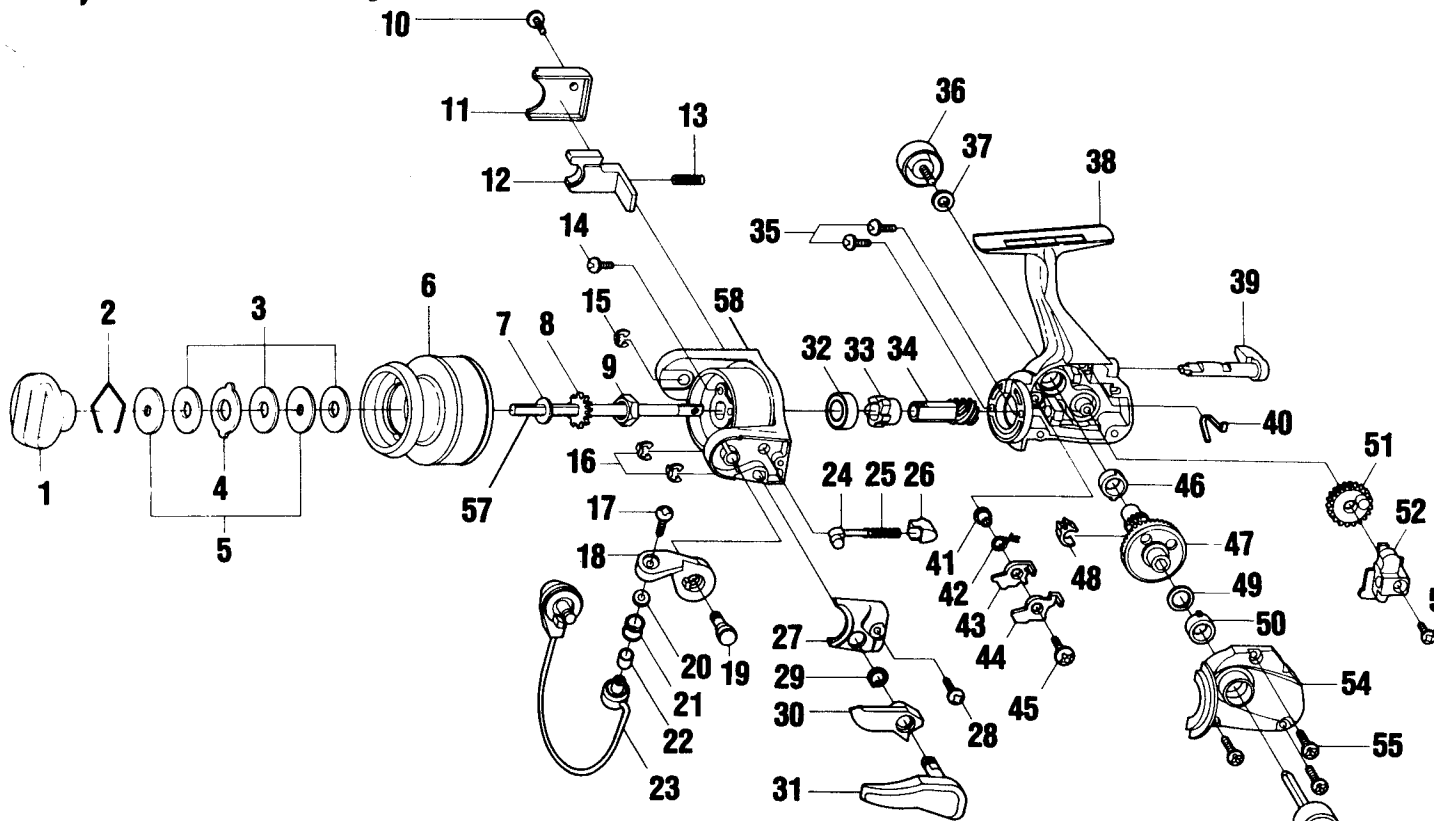

# BROWNING® STS21

Key No.	Part No.	Description	Price	Key No.	Part No.	Description	Price
1	GU332-08	Drag Knob Assembly	2.80	31	GU115-05	Trigger Assembly	3.50
2	GU038-01	Drag Retainer	.25	32	AQ028-01	Ball Bearing	6.55
3	GU105-05	Drag Disc	.65	33	GU060-01	Ratchet Gear	2.00
4	GU081-01	Drag Key Washer	.50	34	GU011-01	Pinion Gear	1.60
5	GU080-01	Drag D Washer	.50	35	GU077-01	Bearing Screw	.15
6	XU321-08	Spool Assembly	8.55	36	GU073-08	Handle Screw Cap	.60
7	GU105-06	Spool Adjustment Washer	.35	37	GU105-01	Handle Cap Washer	.10
8	GU037-01	Click Gear	.50	38	GU001-18	Body	3.00
9	GU006-01	Rotor Nut	.30	39	GU090-04	Anti-Reverse Lever	1.45
10	GU077-02	Kick Lever Cover Screw	.15	40	GU089-01	Anti-Reverse Lever Spring	.50
11	GU046-06	Kick Lever Cover	.20	41	GU091-01	Anti-Reverse Pawl Post	.25
12	GU019-01	Kick Lever	.40	42	GU061-01	Anti-Reverse Pawl Spring	.35
13	KQ049-01	Kick Lever Spring	.25	43	GU063-01	Anti-Reverse Pawl "A"	.45
14	GU077-04	Rotor Nut Lock Screw	.15	44	GU074-01	Anti-Reverse Pawl "B"	.45
15	KQ034-01	E-Clip	.15	45	GU077-05	Anti-Reverse Pawl Screw	.15
16	KQ034-01	E-Clip	.15	46	GU027-01	Gear Shaft Bushing	1.65
17	KQ108-01	Line Slider Screw	.30	47	GU012-01	Drive Gear	2.80
18	GU007-03	Arm Lever	1.40	48	GU086-01	Silent Cam	.40
19	GU051-06	Arm Lever Pin	1.00	49	GU105-08	Drive Gear Adj. Washer	.15
20	MT017-01	Bail Collar	.66	50	GU157-01	Body Cover Bearing	3.20
21	MT004-01	Line Roller	1.20	51	GU053-01	Oscillator Gear	.85
22	GU347-24	Bail Assembly	5.41	52	GU025-01	Oscillator Slider	.85
23	KQ031-01	Arm Lever Spring Pin	.25	53	GU100-01	Main Shaft Screw	.15
24	KQ049-03	Arm Lever Spring	.35	54	GU023-18	Body Cover	1.65
25	QL020-01	Arm Lever Spring Holder	.30	55	GU057-02	Body Cover Screw	.75
26	GU087-03	Arm Lever Spring Cover	.20	56	GU318-27	Handle Assembly	6.39
27	GU077-02	Arm Lever Cover Screw	.15	57	GU015-01	Main Shaft	1.85
28	NL096-01	Trigger Spring	.80	58	GU009-14	Rotor	2.60
29	KQ098-03	Trigger Link	1.65				