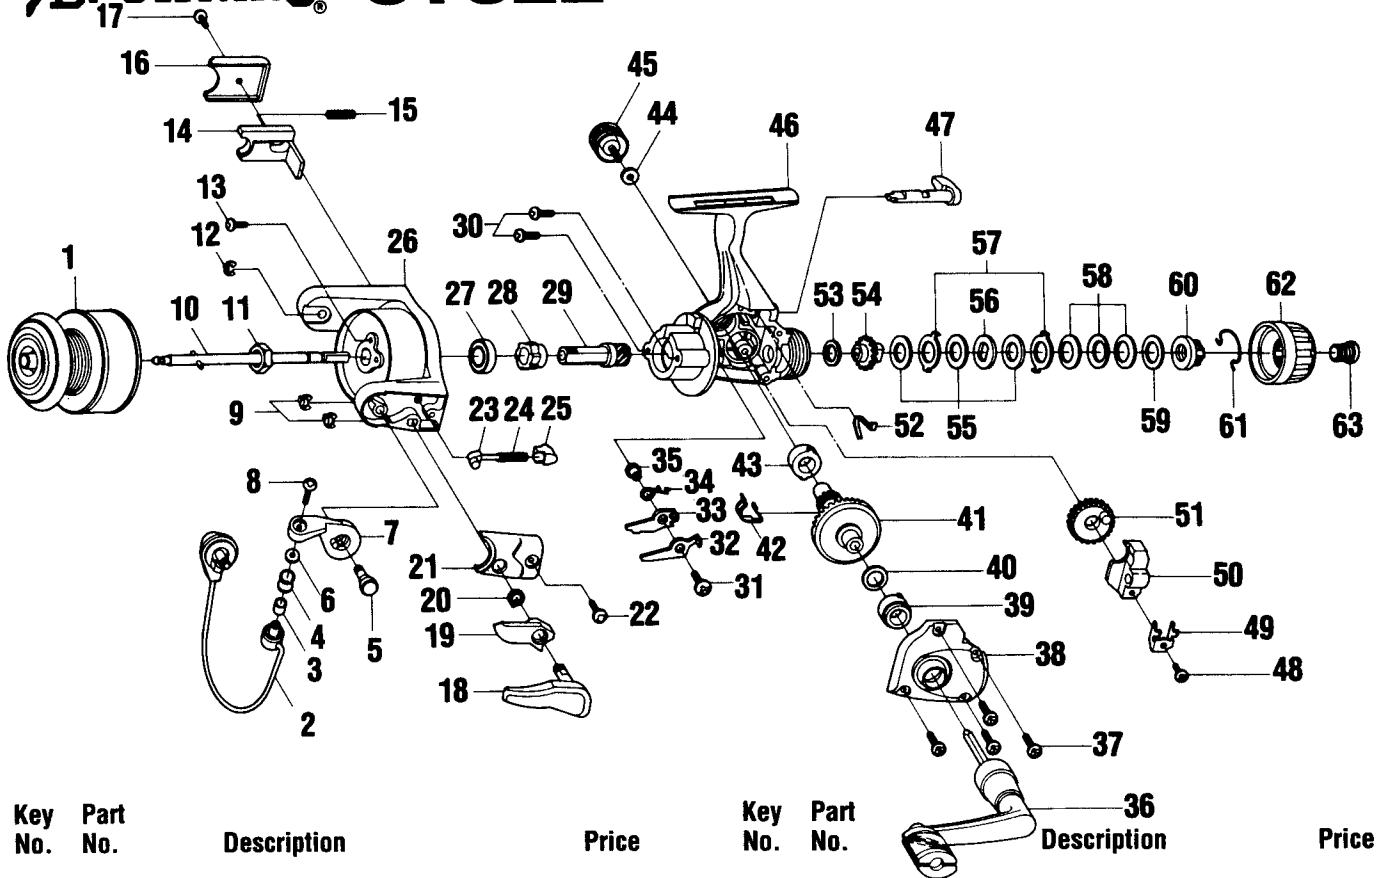

BROWNING STS22

Key No.	Part No.	Description	Price	Key No.	Part No.	Description	Price
1	JH321-03	Spool Assembly	8.55	33	GU074-01	Anti-Reverse Pawl "B" (On)	.45
2	JH347-03	Bail Assembly	5.46	34	GU061-01	Anti-Reverse Pawl Spring	.35
4	MT004-01	Line Roller	1.20	35	GU091-01	Anti-Reverse Pawl Post	.25
5	GU051-03	Arm Lever Pin	1.00	36	JH318-02	Handle Assembly	2.09
6	GU105-07	Line Roller Washer	.15	37	GU057-02	Body Cover Screw	.75
7	JU007-03	Arm Lever	1.65	38	JH023-03	Body Cover	2.00
8	KQ108-01	Line Slider Screw	.30	39	GU157-01	Body Cover Bearing	3.20
9	KQ034-01	E-Clip	.15	40	GU105-08	Adjustment Washer	.15
10	JU315-02	Main Shaft Assembly	1.00	41	GU012-01	Drive Gear	2.80
11	GU006-01	Rotor Nut	.30	42	GU086-01	Silent Cam	.40
12	KQ034-01	E-Clip	.15	43	GU027-01	Gear Shaft Bushing	1.65
13	GU077-04	Rotor Nut Lock Screw	.15	44	GU105-01	Handle Screw Washer	.10
14	HU019-01	Kick Lever	.50	45	GH073-04	Handle Screw	.60
15	KQ049-04	Kick Lever Spring	.30	46	JH001-03	Bdy	3.60
16	HU046-03	Kick Lever Cover	.25	47	KH090-02	Anti-Reverse Lever	1.45
17	GU077-02	Kick Lever Cover Screw	.15	48	JU100-01	Oscillator Retainer Screw	.25
18	GU115-06	Trigger Assembly	3.50	49	HU078-01	Oscillator Slide Retainer	.25
19	NL098-03	Trigger Link	3.50	50	HU025-01	Oscillator Slider	1.00
20	NL096-01	Trigger Spring	1.65	51	HU053-01	Oscillator Gear	1.00
21	HU087-03	Arm Lever Spring Cover	.65	52	GU089-01	Anti-Reverse Lever Spring	.50
22	GU077-02	Arm Lever Cover Screw	.15	53	GU105-34	Drag Friction Washer 'A'	.88
23	NL031-01	Arm Lever Spring Pin	.25	54	HU075-01	Drag Click Gear	1.40
24	KQ049-05	Arm Lever Spring	.35	55	GU105-35	Drag Washer 'B'	.88
25	QL020-01	Arm Lever Spring Holder	.30	56	HU080-01	Drag Washer 'D'	.50
26	HU009-09	Rotor	3.15	57	HU081-01	Drag Washer Keyed	.50
27	AQ028-01	Ball Bearing	6.55	58	HU043-01	Drag Spring	.65
28	HU060-01	Anti-Reverse Ratchet	2.00	59	GU105-24	Drag Washer	.88
29	GU011-02	Pinion	1.95	60	HU066-01	Drag Nut	.60
30	GU077-01	Bearing Screw	.15	61	HU070-01	Drag Retainer Clip	1.10
31	GU077-05	Anti-Reverse Pawl Screw	.15	62	JH032-02	Drag Knob	.75
32	GU063-01	Anti-Reverse Pawl "A" (Cntr)	.45	63	JH101-02	Drag Knob Screw	.60