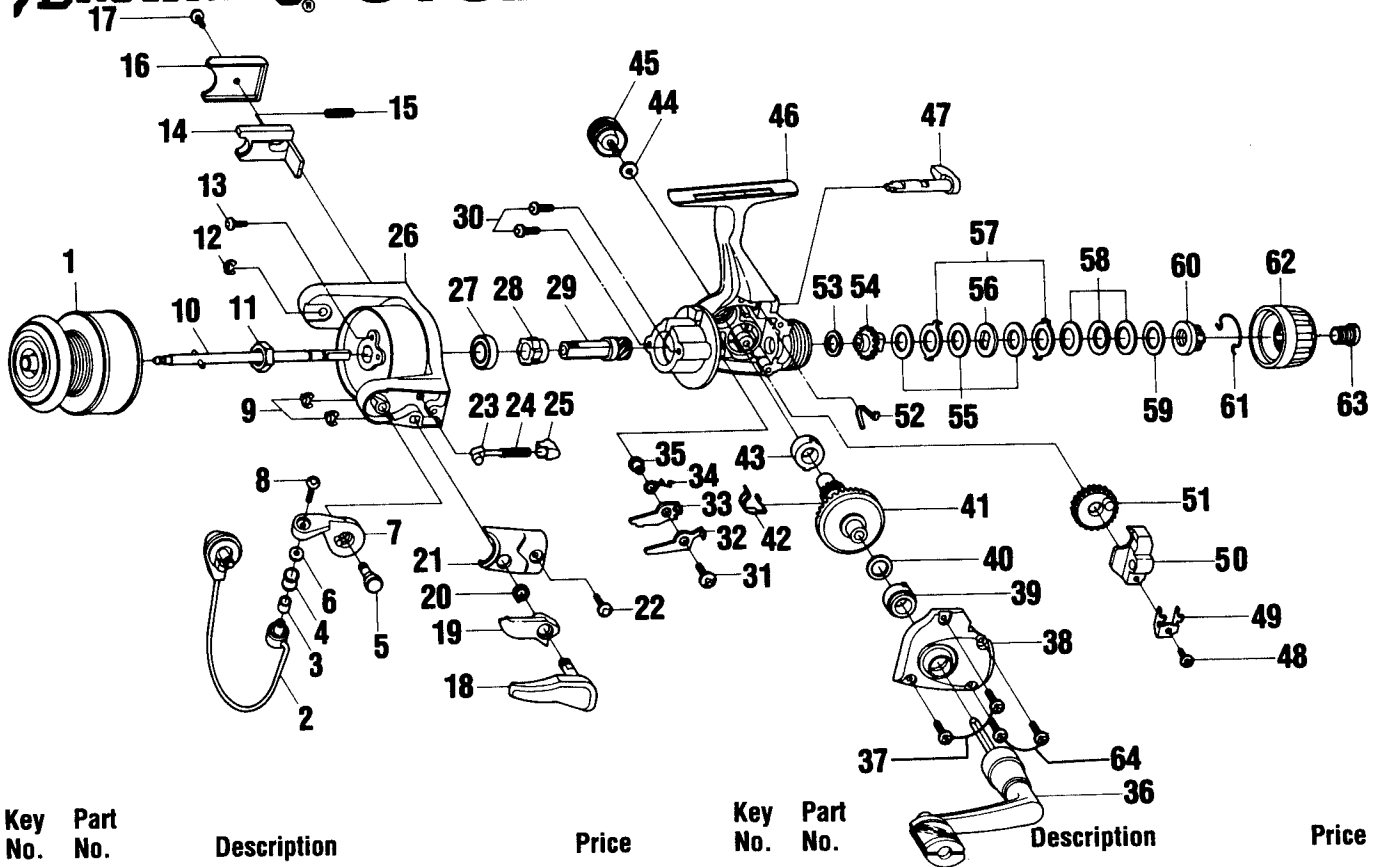

BROWNING® STS23

Key No.	Part No.	Description	Price	Key No.	Part No.	Description	Price
1	JH321-10	Spool Assembly	8.55	33	JU074-01	Anti-Reverse Pawl "B" (On)	.95
2	JH347-08	Bail Assembly	5.50	34	JU061-01	Anti-Reverse Pawl Spring	1.00
4	MT004-01	Line Roller	1.20	35	GU091-02	Anti-Reverse Pawl Post	.70
5	GU051-03	Arm Lever Pin	1.00	36	JH318-05	Handle Assembly	5.40
6	GU105-07	Line Roller Washer	.15	37	JU057-02	Body Cover Screw	.60
7	JU007-03	Arm Lever	1.65	38	KH023-03	Body Cover	2.60
8	KQ108-01	Line Slider Screw	.30	39	AQ028-02	Gear Shaft Bearing	6.10
9	KQ034-01	E-Clip	.15	40	GU105-13	Adjustment Washer	.62
10	JU315-01	Main Shaft Assembly	1.75	41	JU012-02	Drive Gear	3.35
11	GU006-02	Rotor Nut	.80	42	JU086-01	Silent Cam	1.10
12	KQ034-01	E-Clip	.15	43	JU027-01	Gear Shaft Bushing	1.10
13	GU077-04	Rotor Nut Lock Screw	.15	44	GU105-01	Handle Screw Washer	.10
14	JU019-01	Kick Lever	1.00	45	GH073-04	Handle Screw	.60
15	KQ049-06	Kick Lever Spring	.25	46	KH001-03	Body	4.05
16	JU046-03	Kick Lever Cover	.75	47	KH090-02	Anti-Reverse Lever	1.45
17	GU077-02	Kick Lever Cover Screw	.15	48	JU100-01	Oscillator Retainer Srew	.25
18	GU115-06	Trigger Assembly	3.50	49	JU078-01	Oscillator Slide Retainer	.30
19	NL098-03	Trigger Link	1.65	50	JU025-01	Oscillator Slider	1.75
20	NL096-01	Trigger Spring	.80	51	JU053-01	Oscillator Gear	1.75
21	JU087-03	Arm Lever Spring Cover	.80	52	GU089-01	Anti-Reverse Lever Spring	.50
22	GU077-02	Arm Lever Cover Screw	.15	53	GU105-32	Drag Friction Washer 'A'	.77
23	QL031-01	Arm Lever Spring Pin	.75	54	JU075-01	Drag Click Gear	1.25
24	KQ049-02	Arm Lever Spring	.88	55	GU105-33	Drag Disc	.88
25	QL020-01	Arm Lever Spring Holder	.30	56	JU080-01	Drag Washer 'D'	1.00
26	JU009-10	Rotor	3.70	57	JU081-01	Drag Washer Keyed	1.00
27	AQ028-06	Ball Bearing	6.10	58	JU043-01	Drag Spring	1.00
28	JU060-01	Anti-Reverse Ratchet	2.00	59	GU105-19	Drag Washer	.93
29	JU011-01	Pinion Gear	2.30	60	JU066-01	Drag Nut	1.25
30	JU077-01	Bearing Screw	.60	61	JU083-01	Drag Click Spring	1.85
31	GU077-05	Anti-Reverse Pawl Screw	.15	62	KH032-02	Drag Knob	1.50
32	JU063-01	Anti-Reverse Pawl "A" (Cntr)	.95	63	KH101-02	Drag Knob Screw	1.25
				64	GU057-02	Body Cover Screw	.75