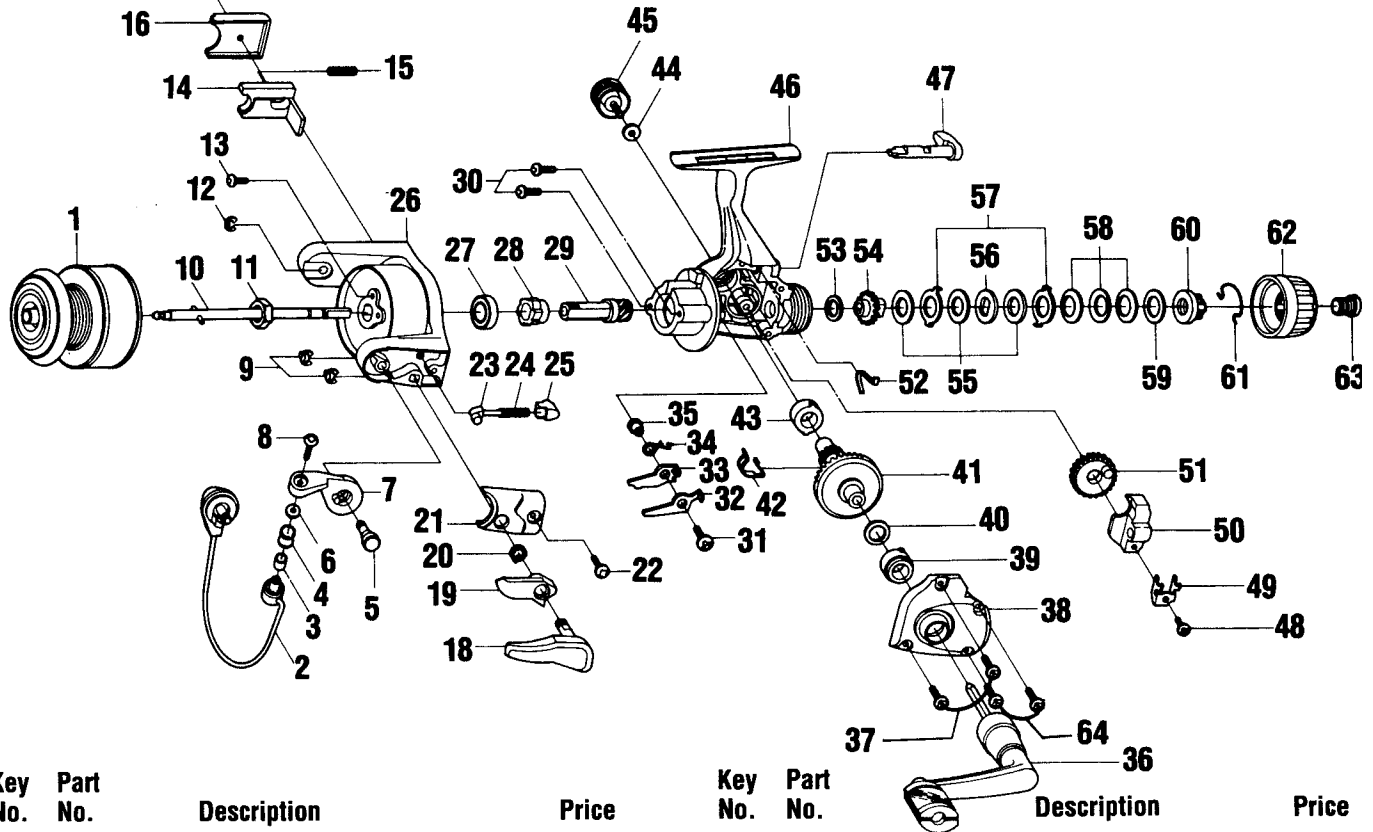

BRUNNING STS24

Key No.	Part No.	Description	Price	Key No.	Part No.	Description	Price
1	JH321-19	Spool Assembly	8.85	33	JU074-01	Anti-Reverse Pawl "B" (On)	.95
2	JH347-12	Bail Assembly	5.46	34	JU061-01	Anti-Reverse Pawl Spring	1.00
4	MT004-01	Line Roller	1.20	35	GU091-02	Anti-Reverse Pawl Post	.70
5	GU051-03	Arm Lever Pin	1.00	36	JH318-08	Handle Assembly	5.50
6	GU105-07	Line Roller Washer	.15	37	JU057-02	Body Cover Screw	.60
7	JU007-03	Arm Lever	1.65	38	LH023-02	Body Cover	3.75
8	KQ108-01	Line Slider Screw	.30	39	AQ028-02	Gear Shaft Bearing	6.10
9	KQ034-01	E-Clip	.15	40	GU105-13	Adjustment Washer	.62
10	JU315-03	Main Shaft Assembly	1.95	41	JU012-02	Drive Gear	3.35
11	GU006-02	Rotor Nut	.80	42	JU086-01	Silent Cam	1.10
12	KQ034-01	E-Clip	.15	43	JU027-01	Gear Shaft Bushing	1.10
13	GU077-04	Rotor Nut Lock Screw	.15	44	GU105-01	Handle Screw Washer	.10
14	KU019-01	Kick Lever	1.00	45	GH073-04	Handle Screw	.60
15	KQ049-06	Kick Lever Spring	.25	46	LH001-02	Body	4.05
16	KU046-03	Kick Lever Cover	.80	47	KH090-02	Anti-Reverse Lever	1.45
17	GU077-02	Kick Lever Cover Screw	.15	48	JU100-01	Oscillator Retainer Screw	.60
18	GU115-06	Trigger Assembly	3.50	49	JU078-01	Oscillator Slide Retainer	.30
19	NL098-03	Trigger Link	1.65	50	KU025-01	Oscillator Slider	1.95
20	NL096-01	Trigger Spring	.80	51	KU053-01	Oscillator Gear	1.95
21	KU087-03	Arm Lever Spring Cover	.80	52	GU089-01	Anti-Reverse Lever Spring	.50
22	GU077-02	Arm Lever Cover Screw	.15	53	GU105-32	Drag Friction Washer 'A'	.77
23	QL031-01	Arm Lever Spring Pin	.75	54	KU075-01	Drag Click Gear	1.40
24	KQ049-02	Arm Lever Spring	.88	55	GU105-33	Drag Washer 'B'	.88
25	QL020-01	Arm Lever Spring Holder	.30	56	JU080-01	Drag Washer 'D'	1.00
26	KU009-09	Rotor	4.05	57	JU081-01	Drag Washer Keyed	1.00
27	AQ028-06	Ball Bearing	6.10	58	JU043-01	Drag Spring	1.00
28	JU060-01	Anti-Reverse Ratchet	2.35	59	GU105-19	Drag Washer	.93
29	JU011-01	Pinion	2.30	60	JU066-01	Drag Nut	1.25
30	JU077-01	Bearing Screw	.60	61	JU083-01	Drag Retainer Clip	1.85
31	GU077-05	Anti-Reverse Pawl Screw	.15	62	KH032-02	Drag Knob	1.50
32	JU063-01	Anti-Reverse Pawl "A" (Cntr)	.95	63	KH101-02	Drag Knob Screw	1.25
				64	GU057-02	Body Cover Screw	.75