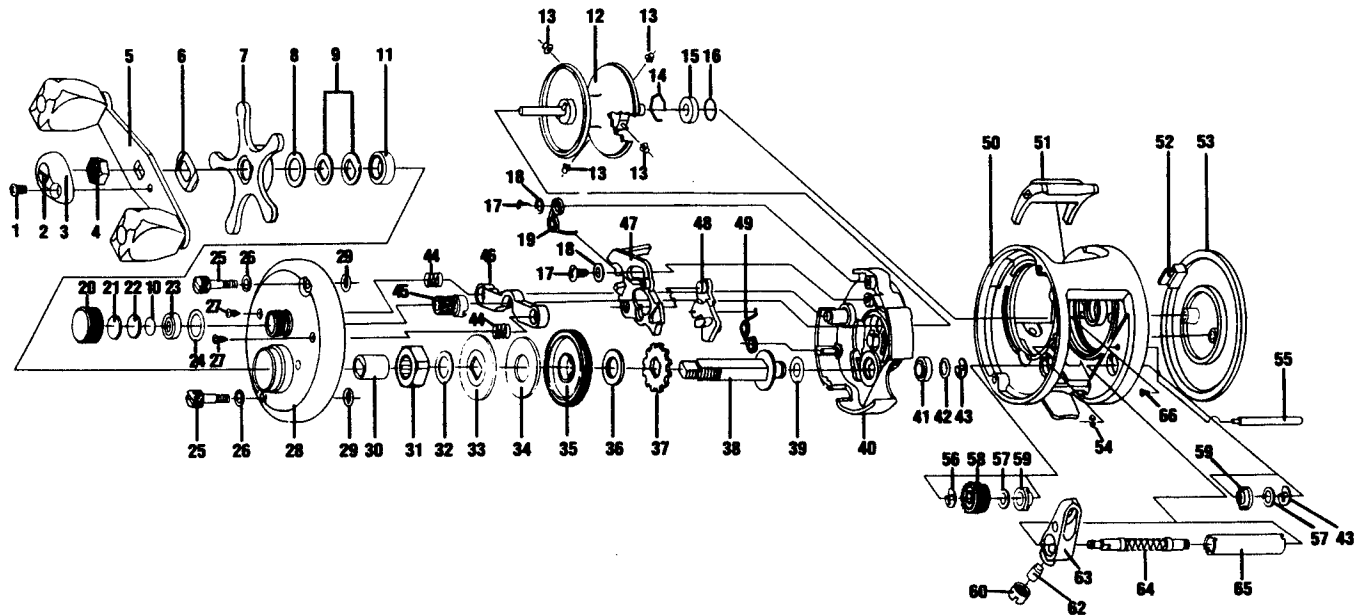

# QUANTUM<sup>®</sup> US600

Key No.	Part No.	Description	Price	Key No.	Part No.	Description	Price
1	QW123-01	Handle Nut Cap Screw	.15	34	RR111-04	Large Drag Washer	.30
2	QT130-01	Crankhandle Nut Cap Insert	.20	35	QT012-01	Drive Gear	3.30
3	QT034-01	Crankhandle Nut Cap	.30	36	RR111-02	Small Drag Washer	.30
4	QT003-01	Crankhandle Nut	.20	37	QT083-01	Trip Ratchet	.85
5	TW318-03	Crankhandle Assy	6.18	38	QT008-01	Crankshaft	2.30
6	QT054-01	Crankhandle Washer	.25	39	RR110-04	Crankshaft Washer	.20
7	QT355-02	Drag Star Assembly	2.90	40	QT010-01	Set Plate	2.95
8	RR110-07	Washer	.20	41	BJ017-01	Crankshaft Bearing	5.90
9	NX046-01	Spring "D" Washer	.25	42	RR110-05	Crankshaft Bushing Washer	.20
10	QT032-05	Spool Tension Washer	.25	43	RR190-02	E-Clip	.25
11	TW058-01	Bearing	3.65	44	RR160-02	Pinion Yoke Spring	.30
12	QT321-02	Spool Assembly	14.42	45	QT011-01F	Pinion Gear	2.95
13	QT044-02A	Brake Collar	.20	46	QT025-01	Pinion Yoke	.55
14	QT080-01	Bearing Retainer	.35	47	QT039-01	Release Slider	.95
15	BJ017-02	Ball Bearing	5.90	48	QT077-01	Kick Lever	.35
16	QT032-04	Spool Shaft Washer	.25	49	RR161-01	Kick Lever Spring	.30
17	RR131-01	Release Slider Screw	.20	50	QT301-02	Frame Assy	21.80
18	RR110-02	Washer	.20	51	QT009-01	Thumb Bar	1.95
19	RR161-02	Release Slider Spring	.30	52	QT050-01	Thumb Bar Retainer	.45
20	QT033-01	Cast Control Cap	2.10	53	QT323-02	Left Sidecover Assy	6.60
21	QT032-03	Cushion Washer	.60	54	RR190-01	E-Clip	.25
22	QT081-01	Spool Boss Tension Collar	.25	55	QT061-01	Levelwind Guide	.65
23	QT017-01	Spool Bearing	8.45	56	RR190-03	E-Clip	.25
24	MZ088-01	Tension Knob O-Ring	.25	57	RR110-03	Levelwind Washer	.20
25	QT074-02	Thumb Screw	1.40	58	QT085-01	Levelwind Gear	1.80
26	RR111-01	Thumb Screw Washer	.20	59	QT067-01	Levelwind Bushing	2.95
27	RR130-01	Right Sidecover Screw (Handle Side)	.25	60	QT007-01	Pawl Cap	1.95
28	QT324-02	Right Sidecover (Handle Side) Assy	27.50	62	QT006-02	Levelguide Pawl	.75
29	MZ088-02	Thumb Screw O-Ring	.25	63	QT347-02	Carrier Assembly	2.15
30	QW052-03	Clutch Sleeve	.50	64	QT072-02B	Levelwind Shaft	2.10
31	UQ063-02	One Way Clutch	9.00	65	QT016-02	Levelwind Guard	1.75
32	RR110-06	Sleeve Washer	.20	66	RR130-01	Sidecover Screw	.25
33	QT045-01	Key Drag Washer	.45				