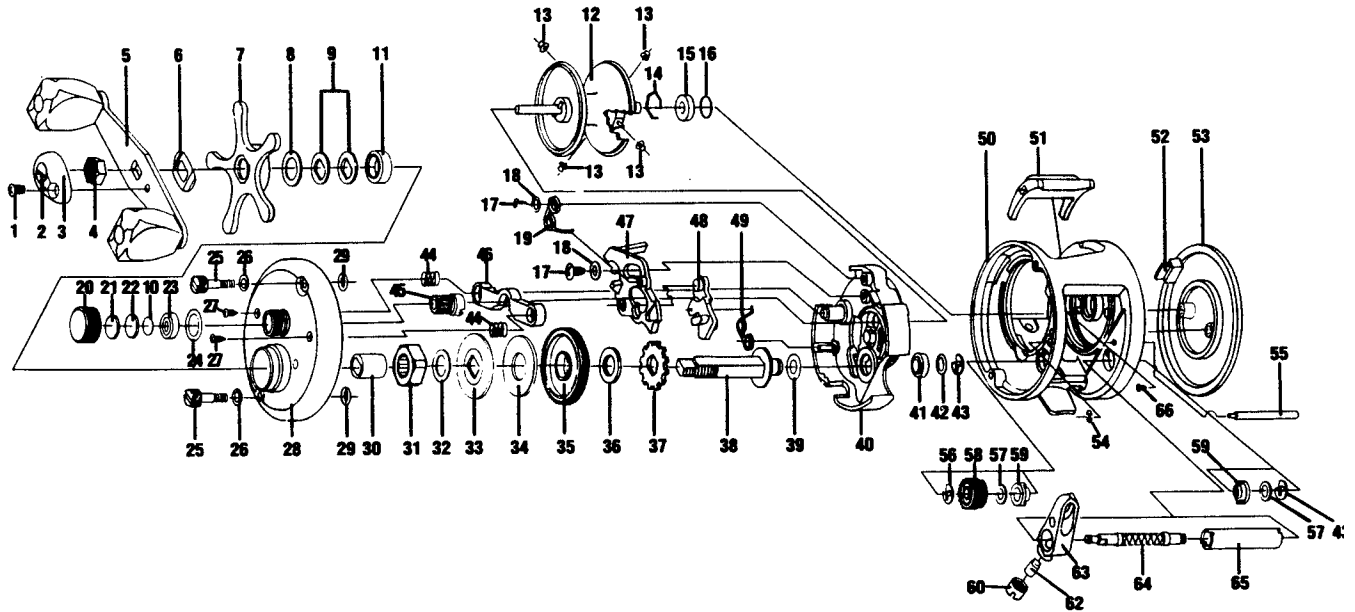

# QUANTUM<sup>®</sup> US600LTD

Key No.	Part No.	Description	Price	Key No.	Part No.	Description	Price
1	QW123-02	Handle Nut Cap Screw	.15	34	RR111-04	Large Drag Washer	.30
2	QT130-01	Crankhandle Nut Cap Insert	.20	35	QT012-01	Drive Gear	3.30
3	QT034-01	Crankhandle Nut Cap	.30	36	RR111-02	Small Drag Washer	.30
4	QT003-01	Crankhandle Nut	.20	37	QT083-01	Trip Ratchet	.80
5	TW318-03	Crankhandle Assy	6.18	38	QT008-01	Crankshaft	2.30
6	QT054-01	Crankhandle Washer	.25	39	RR110-04	Crankshaft Washer	.20
7	QT355-02	Drag Star Assembly	2.90	40	QT010-01	Set Plate	2.90
8	RR110-07	Washer	.20	41	BJ017-01	Crankshaft Bearing	5.90
9	NX046-01	Spring "D" Washer	.25	42	RR110-05	Crankshaft Bushing Washer	.20
10	QT032-05	Spool Tension Washer	.25	43	RR190-02	E-Clip	.20
11	TW058-01	Bearing	3.65	44	RR160-02	Pinion Yoke Spring	.30
12	QT321-02	Spool Assembly	14.42	45	QT011-01F	Pinion Gear	2.90
13	QT044-02A	Brake Collar	.20	46	QT025-01	Pinion Yoke	.50
14	QT080-01	Bearing Retainer	.35	47	QT039-01	Release Slider	.90
15	BJ017-02	Ball Bearing	5.90	48	QT077-01	Kick Lever	.30
16	QT032-04	Spool Shaft Washer	.25	49	RR161-01	Kick Lever Spring	.30
17	RR131-01	Release Slider Screw	.20	50	QT301-03	Frame Assy	21.80
18	RR110-02	Washer	.20	51	QT009-01	Thumb Bar	1.95
19	RR161-02	Release Slider Spring	.30	52	QT050-01	Thumb Bar Retainer	.45
20	QT033-02	Cast Control Cap	2.10	53	QT323-02	Left Sidecover Assy	6.60
21	QT032-32	Cushion Washer	.60	54	RR190-01	E-Clip	.25
22	QT081-01	Spool Boss Tension Collar	.25	55	QT061-02	Levelwind Guide	.65
23	QT017-01	Spool Bearing	8.45	56	RR190-03	E-Clip	.25
24	MZ088-01	Tension Knob O-Ring	.25	57	RR110-03	Levelwind Washer	.20
25	QT074-02	Thumb Screw	1.40	58	QT085-01	Levelwind Gear	1.80
26	RR111-01	Thumb Screw Washer	.20	59	QT067-01	Levelwind Bushing	2.95
27	RR130-02	Right Sidecover Screw (Handle Side)	.25	60	QT007-02	Pawl Cap	1.95
28	QT324-03	Right Sidecover (Handle Side) Assy	27.50	62	QT006-02	Levelguide Pawl	.75
29	MZ088-02	Thumb Screw O-Ring	.25	63	QT347-02	Carrier Assembly	2.15
30	QW052-03	Clutch Sleeve	.50	64	QT072-01	Levelwind Shaft	2.10
31	UQ063-02	One Way Clutch	9.00	65	QT016-02	Levelwind Guard	1.75
32	RR110-06	Sleeve Washer	.20	66	RR130-01	Sidecover Screw	.25
33	QT045-01	Key Drag Washer	.45				