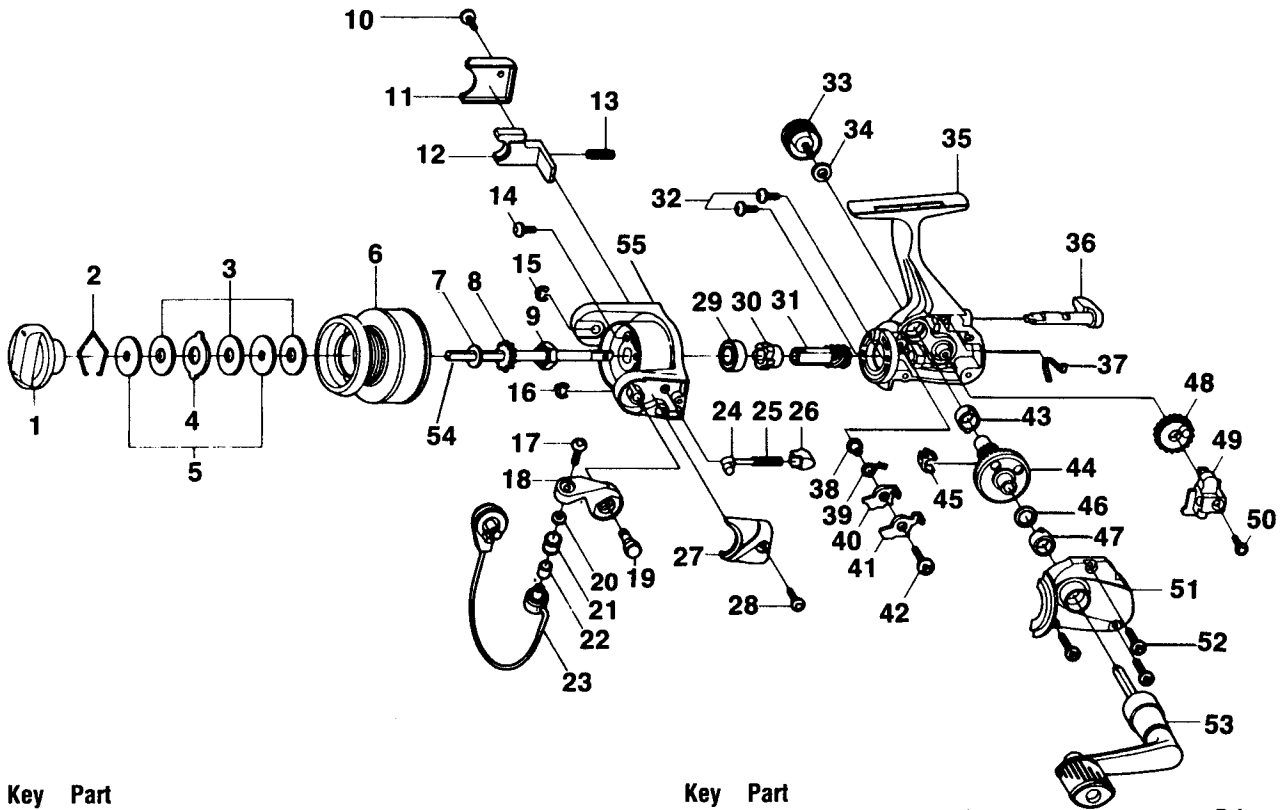

QUANTUM XG1

Key No.	Part No.	Description	Price	Key No.	Part No.	Description	Price
1	GU332-01	Drag Knob Assembly	2.80	29	AQ028-01	Ball Bearing	6.55
2	GU038-01	Drag Retainer	.25	30	GU060-01	Ratchet Gear	2.00
3	GU105-05	Drag Washer "B"	.65	31	GU011-01	Pinion Gear	1.60
4	GU081-01	Drag Washer "A"	.50	32	GU077-01	Bearing Screw	.15
5	GU080-01	Drag Washer "D"	.50	33	GU073-01	Handle Screw Cap	.60
6	XU321-10	Spool Assembly	9.85	34	GU105-01	Handle Cap Washer	.10
7	GU105-06	Spool Adjustment Washer	.35	35	GU001-22	Body	3.00
8	GU037-01	Click Gear	.50	36	GU090-01	Anti Reverse Stopper Lever	1.45
9	GU006-01	Rotor Nut	.30	37	GU089-01	Anti Reverse Lever Spring	.50
10	GU077-02	Kick Lever Cover Scrw	.15	38	GU091-01	Anti Reverse Pawl Post	.25
11	GU046-01	Kick Lever Cover	.20	39	GU061-01	Anti Reverse Pawl Spring	.35
12	GU019-01	Kick Lever	.40	40	GU063-01	Anti-Reverse Pawl "A"	.45
13	KQ049-01	Kick Lever Spring	.25	41	GU074-01	Anti-Reverse Pawl "B"	.45
14	GU077-04	Rotor Nut Lock Screw	.15	42	GU077-05	Anti-Reverse Pawl Screw	.15
15	KQ034-01	E-Clip	.15	43	GU027-01	Gear Shaft Bushing	.80
16	KQ034-01	E-Clip	.15	44	GU012-01	Drive Gear	2.80
17	KQ108-01	Line Slider Screw	.30	45	GU086-01	Silent Cam	.40
18	LU007-01	Arm Lever	.75	46	GU105-08	Drive Gear Adj. Washer	.15
19	GU051-02	Arm Lever Pin	.45	47	GU027-01	Body Cover Bushing	.80
20	GU105-07	Line Roller Washer	.15	48	GU053-01	Oscillator Gear	.85
21	MT004-01	Line Roller	1.20	49	GU025-01	Oscillator Slider	.85
22	MT016-02	Line Roller Bushing	.75	50	GU100-01	Main Shaft Scr4w	.15
23	GU347-02	Bail Assembly	3.55	51	GU023-22	Body Cover	1.65
24	KQ031-01	Arm Lever Spring Pin	.25	52	GU057-01	Body Cover Screw	.15
25	KQ049-03	Arm Lever Spring	.35	53	GU318-31	Handle Assembly	4.20
26	QL020-01	Arm Lever Spring Holder	.30	54	GU015-01	Main Shaft	1.85
27	LU087-01	Arm Lever Spring Cover	.20	55	GU009-16	Rotor	2.60
28	GU077-02	Arm Lever Cover Screw	.15				