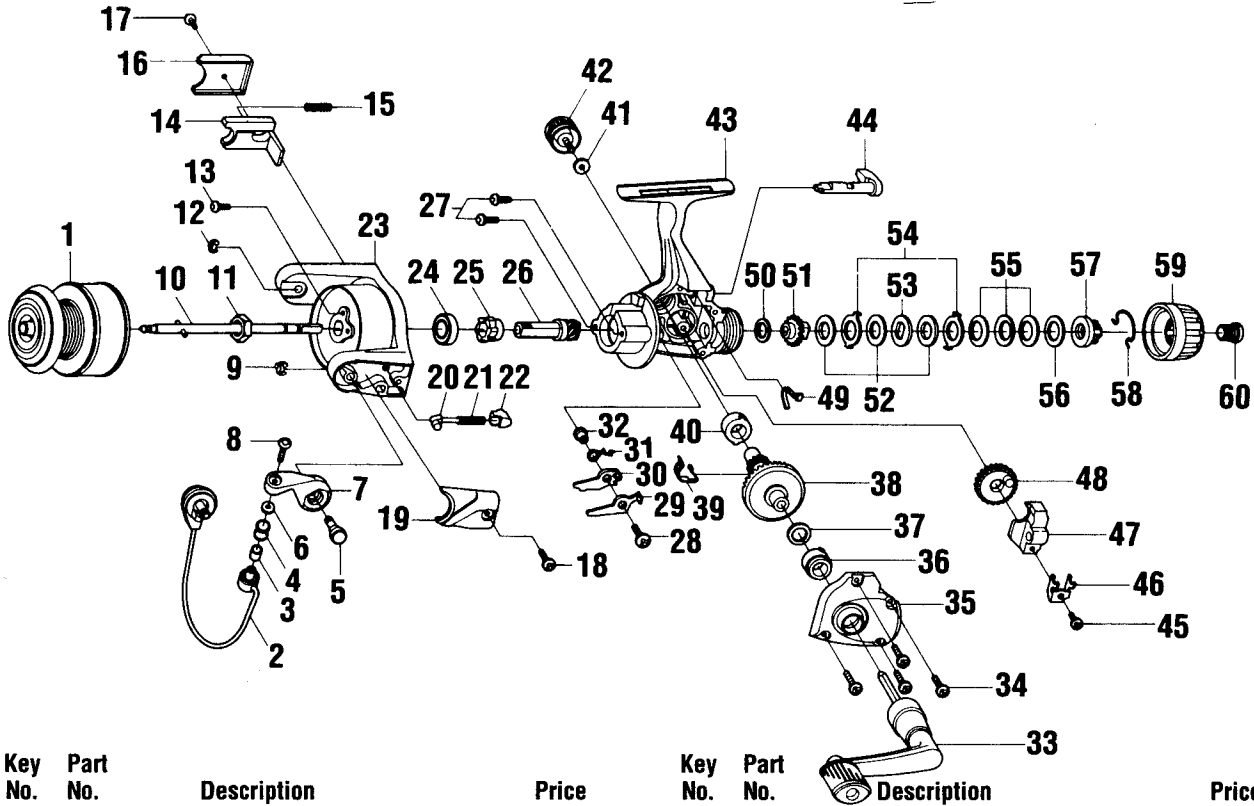

QUANTUM XG3

Key No.	Part No.	Description	Price	Key No.	Part No.	Description	Price
1	JU321-24	Spool Assembly	10.15	31	JU061-01	Anti-Reverse Pawl Spring	1.00
2	GU347-04	Bail Assembly	5.95	32	GU091-02	Anti-Reverse Pawl Post	.70
3	MT016-02	Line Roller Bushing	.75	33	GU318-34	Handle Assembly	5.15
4	MT004-01	Line Roller	1.20	34	JU057-01	Body Cover Screw	.60
5	GU051-04	Arm Lever Pin	.55	35	JU023-10	Body Cover	2.35
6	GU105-07	Line Roller Washer	.15	36	JU027-01	Gear Shaft Bushing	1.55
7	NU007-01	Arm Lever	.90	37	GU105-13	Adjustment Washr	.62
8	KQ108-01	Line Slider Screw	.30	38	JU012-01	Drive Gear	3.35
9	KQ034-01	E-Clip	.15	39	JU086-01	Silent Cam	1.10
10	JU315-01	Main Shaft Assembly	1.75	40	JU027-01	Gear Shaft Bushing	1.55
11	GU006-02	Rotor Nut	.80	41	GU105-01	Handle Screw Washer	.10
12	KQ034-01	E-Clip	.15	42	GU073-01	Handle Screw	.60
13	GU077-04	Rotor Nut Lock Screw	.15	43	JU001-10	Body	10.05
14	JU019-01	Kick Lever	1.00	44	GU090-01	Anti-Reverse Lever	1.45
15	KQ049-06	Kick Lever Spring	.25	45	JU100-01	Oscillator Retainer Screw	.25
16	JU046-01	Kick Lever Cover	.75	46	JU078-01	Oscillator Slide Retainer	.30
17	GU077-02	Kick Lever Cover Scrw	.15	47	JU025-01	Oscillator Slider	1.75
18	GU077-02	Arm Lever Cover Screw	.15	48	JU053-01	Oscillator Gear	1.75
19	NU087-01	Arm Lever Spring Cover	.75	49	GU089-01	Anti-Reverse Lever Spring	.50
20	QL031-01	Arm Lever Spring Pin	.75	50	GU105-32	Drag Friction Washer	.77
21	KQ049-02	Arm Lever Spring	.85	51	JU075-01	Drag Click Gear	1.25
22	QL020-01	Arm Lever Spring Holder	.30	52	GU105-33	Drag Washer "B"	.88
23	JU009-13	Rotor	3.70	53	JU080-01	Drag Washer "D"	1.00
24	AQ028-06	Ball Bearing	6.10	54	JU081-01	Drag Washer "A"	1.00
25	JU060-01	Anti-Reverse Ratchet	2.35	55	JU043-01	Drag Spring	1.30
26	JU011-01	Pinion Gear	2.30	56	GU105-19	Drag Washer	.93
27	JU077-01	Bearing Screw	.60	57	JU066-01	Drag Nut	1.25
28	GU077-05	Anti-Reverse Pawl Screw	.15	58	JU083-01	Drag Click Spring	1.85
29	JU063-01	Anti-Reverse Pawl "A" (Cntr)	.95	59	JU032-01	Drag Knob	1.50
30	JU074-01	Anti-Reverse Pawl "B" (On)	.95	60	JU101-01	Drag Knob Screw	1.25