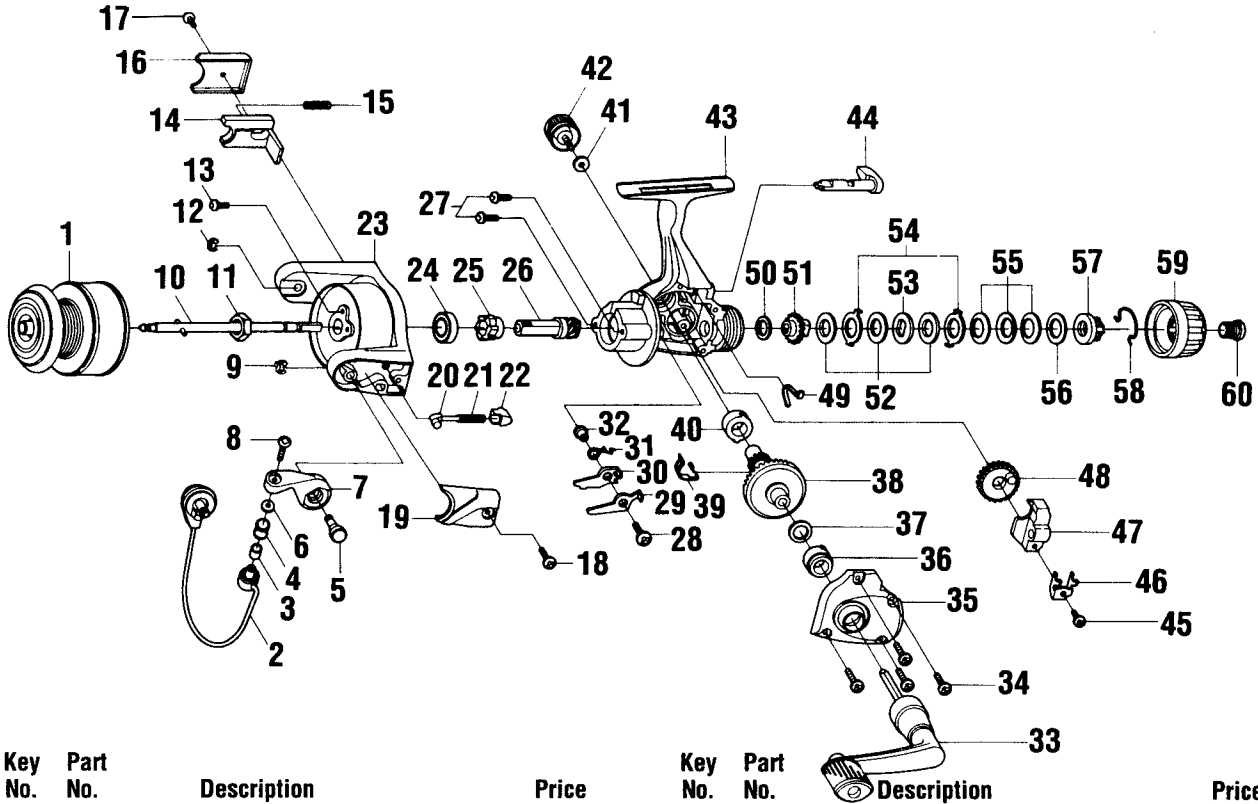

QUANTUM XG4

Key No.	Part No.	Description	Price	Key No.	Part No.	Description	Price
1	JU321-27	Spool Assembly	11.00	31	JU061-01	Anti-Reverse Pawl Spring	1.00
2	GU347-08	Bail Assembly	4.75	32	GU091-02	Anti-Reverse Pawl Post	.70
3	MT016-02	Line Roller Bushing	.75	33	GU318-36	Handle Assembly	5.65
4	MT004-01	Line Roller	1.20	34	JU057-01	Body Cover Screw	.60
5	GU051-03	Arm Lever Pin	1.00	35	KU023-09	Body Cover	3.75
6	GU105-07	Line Roller Washer	.15	36	JU027-01	Gear Shaft Bushing	1.55
7	NU007-01	Arm Lever	.90	37	GU105-13	Adjustment Washr	.62
8	KQ108-01	Line Slider Screw	.30	38	JU012-01	Drive Gear	3.35
9	KQ034-01	E-Clip	.15	39	JU086-01	Silent Cam	1.10
10	JU315-03	Main Shaft Assembly	1.95	40	JU027-01	Gear Shaft Bushing	1.55
11	GU006-02	Rotor Nut	.80	41	GU105-01	Handle Screw Washer	.10
12	KQ034-01	E-Clip	.15	42	GU073-01	Handle Screw	.60
13	GU077-04	Rotor Nut Lock Screw	.15	43	KU001-08	Body	4.05
14	KU019-01	Kick Lever	1.10	44	GU090-01	Anti-Reverse Lever	1.45
15	KQ049-06	Kick Lever Spring	.25	45	JU100-01	Oscillator Retainer Screw	.25
16	KU046-01	Kick Lever Cover	.80	46	JU078-01	Oscillator Slide Retainer	.30
17	GU077-02	Kick Lever Cover Scrw	.15	47	KU025-01	Oscillator Slider	1.95
18	GU077-02	Arm Lever Cover Screw	.15	48	KU053-01	Oscillator Gear	1.95
19	PU087-01	Arm Lever Spring Cover	.80	49	GU089-01	Anti-Reverse Lever Spring	.50
20	QL031-01	Arm Lever Spring Pin	.75	50	GU105-32	Drag Friction Washer	.77
21	KQ049-02	Arm Lever Spring	.85	51	KU075-01	Drag Click Gear	1.40
22	QL020-01	Arm Lever Spring Holder	.30	52	GU105-33	Drag Washer "B"	.88
23	KU009-12	Rotor	4.05	53	JU080-01	Drag Washer "D"	1.00
24	AQ028-06	Ball Bearing	6.10	54	JU081-01	Drag Washer "A"	1.00
25	JU060-01	Anti-Reverse Ratchet	2.35	55	JU043-01	Drag Spring	1.30
26	JU011-01	Pinion Gear	2.30	56	GU105-19	Drag Washer	.93
27	JU077-01	Bearing Screw	.60	57	JU066-01	Drag Nut	1.25
28	GU077-05	Anti-Reverse Pawl Screw	.15	58	JU083-01	Drag Click Spring	1.85
29	JU063-01	Anti-Reverse Pawl "A" (Cntr)	.95	59	JU032-01	Drag Knob	1.50
30	JU074-01	Anti-Reverse Pawl "B" (On)	.95	60	JU101-01	Drag Knob Screw	1.25