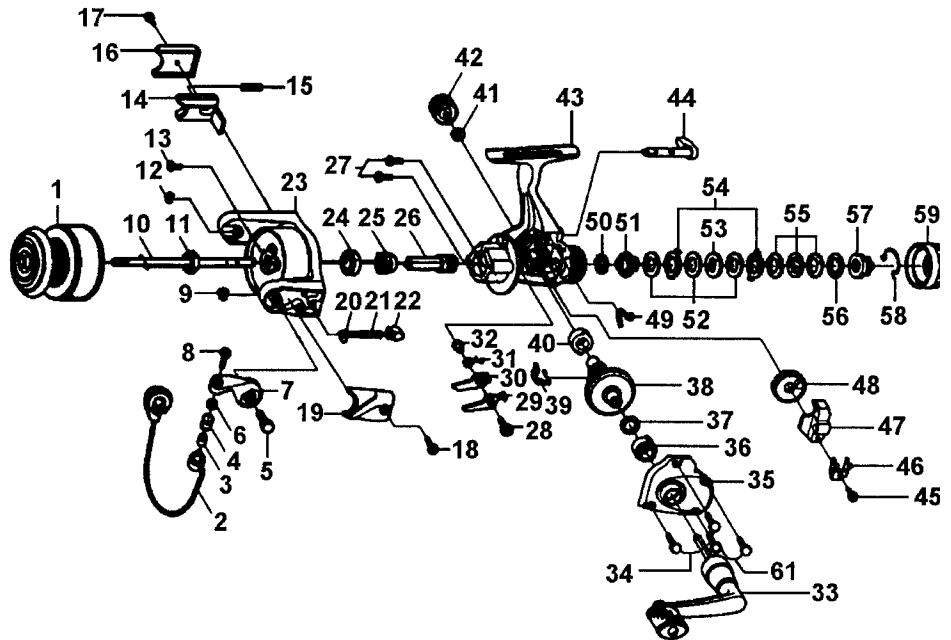

SPECIFICATIONS:

/MediumLight Freshwater
 Line Capacity: 160 yds. / 8 lb.
 Gear Ratio: 4.1:1
 Weight: 10.1 oz.
 1 Ball Bearing

FEATURES:

Rear Drag
 Three Way Selective Anti-Reverse
 Aluminum Long Stroke Spool