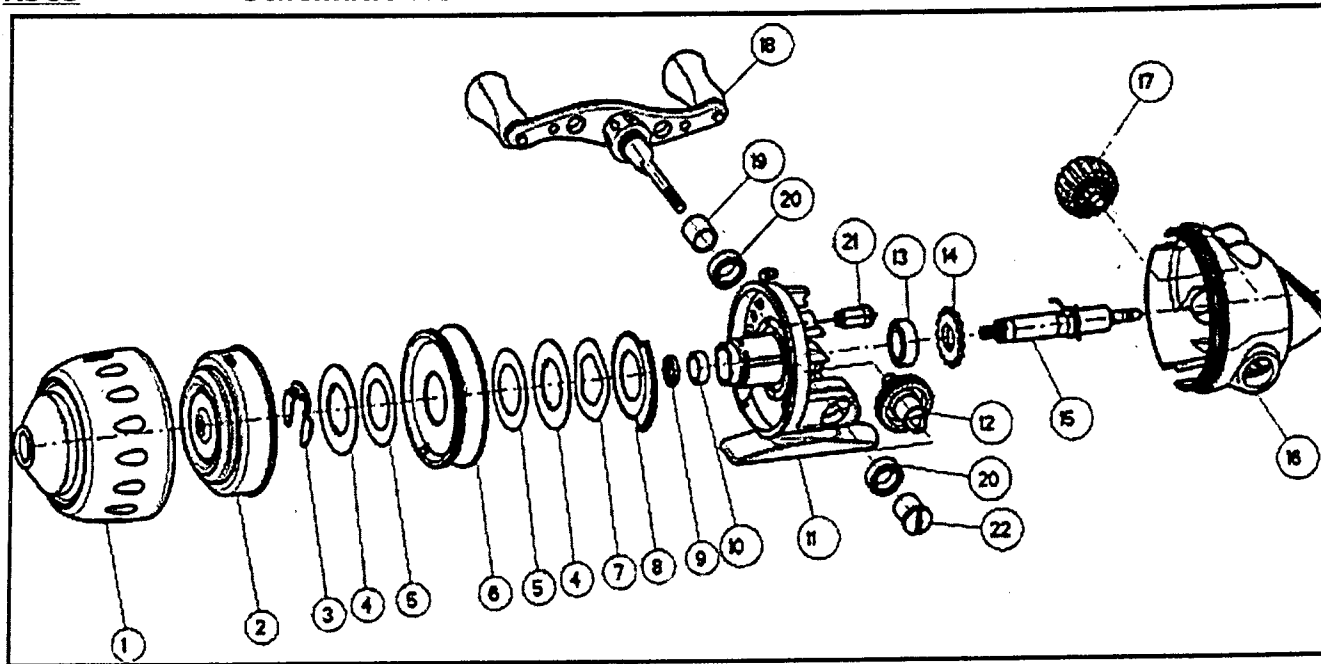

Assembly :

RSC3

Schematic View

Assembly : **RSC3**

Part List

KEY No.	PART No.	PRICE	DESCRIPTION	COMMENTS
1	RZ324	-	FRONT COVER ASSY.	-
2	RZ310	-	SPINNERHEAD ASSY.	-
3	RY034	-	SPOOL RETAINER CLIP	-
4	RZ040	-	SPOOL WAHSER (METAL)	-
5	RZ108	-	DRAG WASHER	-
6	RZ021	-	SPOOL	-
7	RZ031	-	WAVE WAHSER	-
8	RZ027	-	DRAG CAM	-
9	RZ199	-	BEARING RETAINER	-
10	RZ017	-	BALL BEARING (8 X12 X 3.5)	-
11	RZ301	-	BODY ASSY.	-
12	RZ012	-	DRIVE GEAR	-
13	RZ097	-	BALL BEARING (9 X 17 X 5)	-
14	RZ091	-	ANTI-REVERSE RATCHET	-
15	RZ315	-	CENTER SHAFT ASSY.	-
16	RZ323	-	BACK COVER ASSY.	-
17	RZ332	-	DRAG ADJ. WHEEL ASSY.	-
18	RZ318	-	CRANK HANDLE ASSY.	-
19	RZ106	-	SPACER, THRUST	-
20	RZ026	-	BALL BEARING (8 X12 X 4)	-
21	RZ054	-	DRAG PINION	-
22	RZ369	-	CRANK ROD NUT ASSY.	-