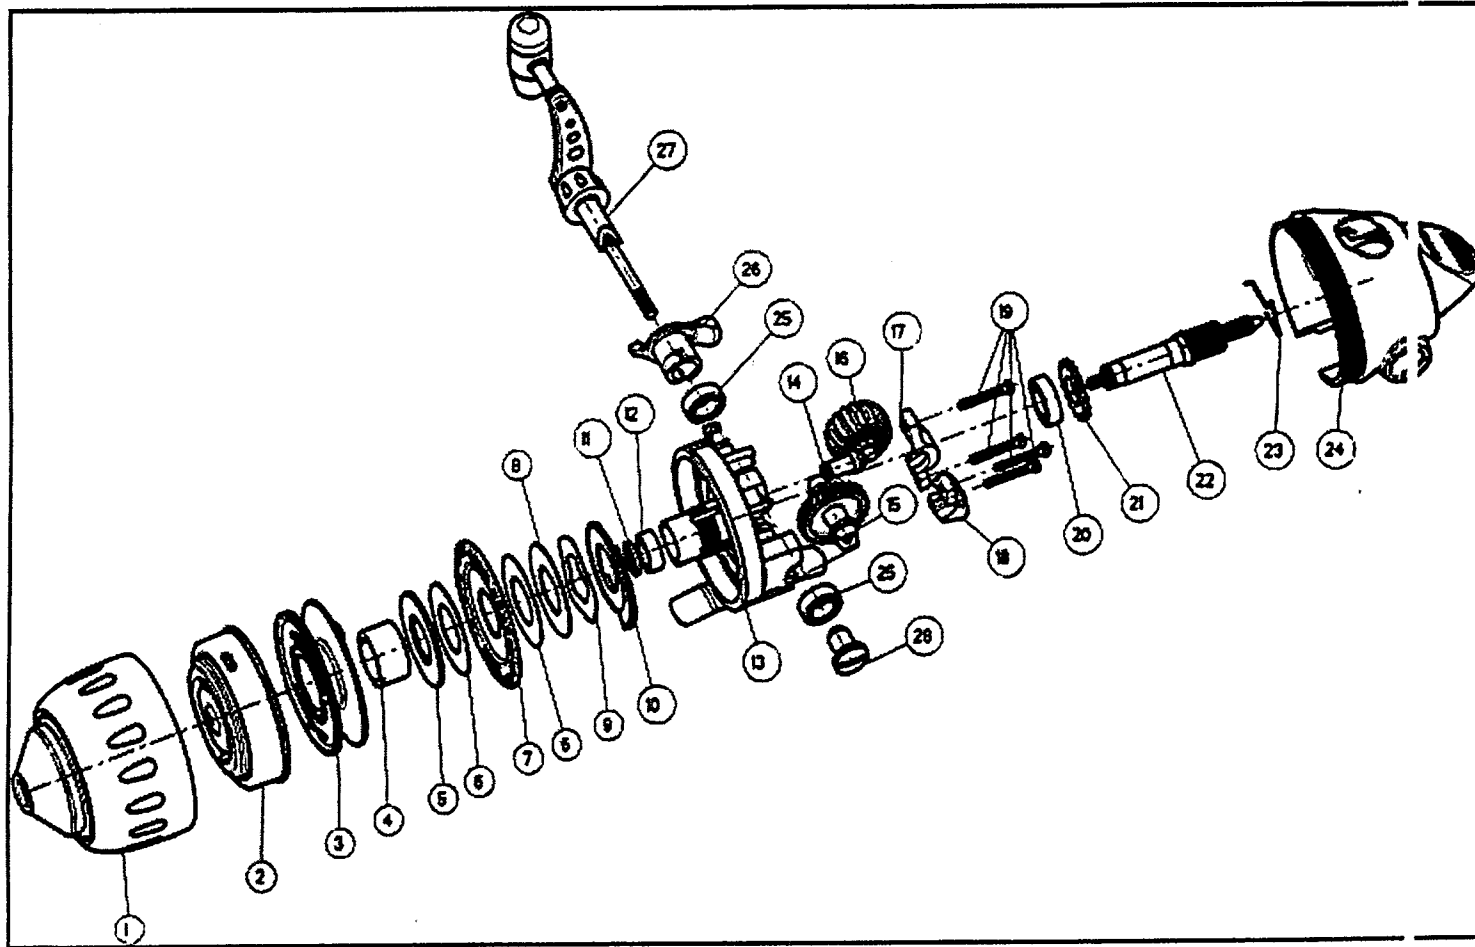

Assembly : **RSC5**

**Schematic View**

Assembly : **RSC5**

**Part List**

KEY No.	PART No.	PRICE	DESCRIPTION	COMMENTS
1	TZ324	-	FRONT COVER ASSY.	-
2	TZ310	-	SPINNERHEAD ASSY.	-
3	TZ021	-	SPOOL	-
4	TZ038	-	SPOOL ARBOR	-
5	TZ070	-	THRUST WASHER	-
6	TZ108	-	PENNLON/TEFLON DRAG WASHER	-
7	TZ107	-	DRAG WASHER, KEYED TO SPOOL, STST	-
8	TZ040	-	DRAG WASHER (STST)	-
9	TZ031	-	WAVE WASHER (STST)	-
10	TZ027	-	DRAG CAM	-
11	TZ199	-	RETAINER, PINION	-
12	TZ017	-	BALL BEARING (9 X 15 X 5)	-
13	TZ301	-	BODY ASSY.	-
14	TZ054	-	GEAR, DRAG ADJ. THRU BODY	-
15	TZ012	-	DRIVE GEAR	-
16	TZ032	-	BALL, DRAG ADJ. ASSY	-
17	TZ106-01	-	RETAINER, THRUST, RIGHT HAND	-
18	TZ106-02	-	RETAINER, THRUST, LEFT HAND	-
19	TZRR131	-	SCREW, RETAINER, THRUST	-
20	TZ097	-	BALL BEARING (10 X 19 X 5)	-
21	TZ091	-	ANTI REVERSE RATCHET	-
22	TZ315	-	CENTER SHAFT ASSY.	-
23	TZ061	-	SPRING, AR PAWL ACTUATOR	-
24	TZ323	-	BACK COVER ASSY.	-
25	TZ026	-	BALL BEARING (9 X 16 X 5)	-
26	TZ164	-	SPOOL LOCK LEVER	-
27	TZ318	-	CRANK HANDLE ASSY.	-
28	TZ069	-	NUT, CRANK ROD	-